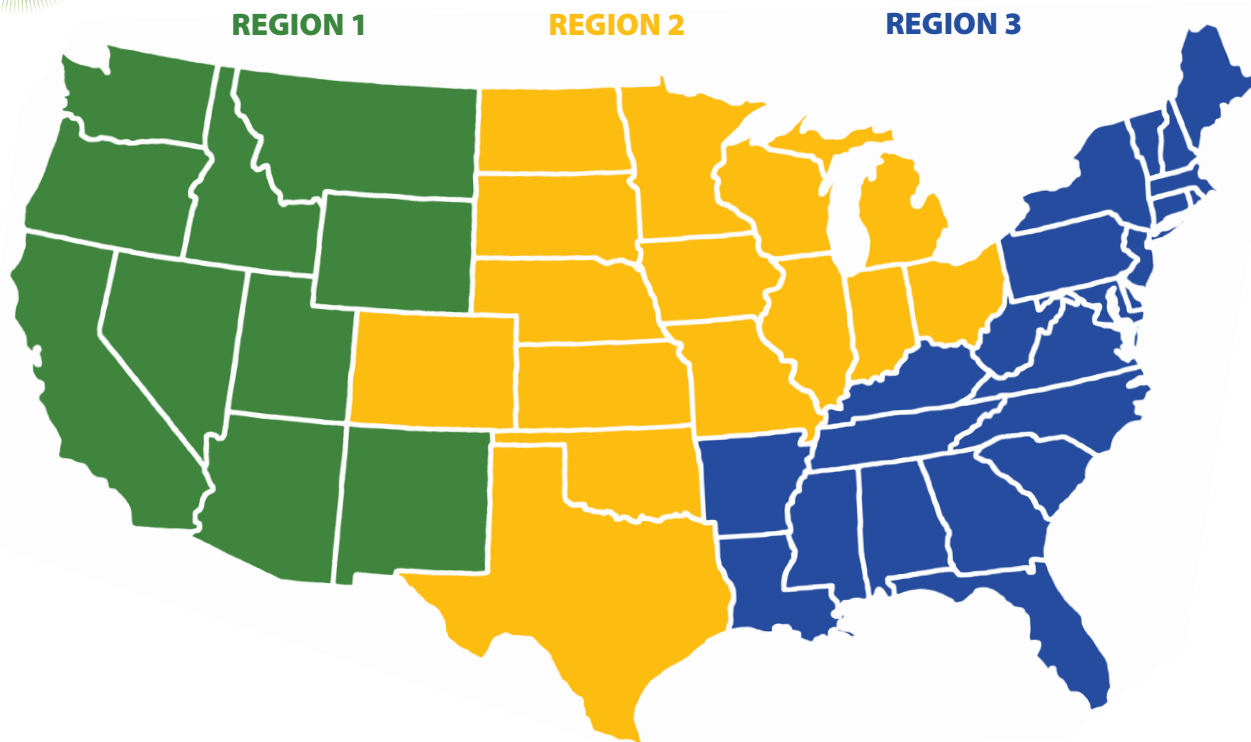

SHIPPING POLICY

LEFT COAST WHOLESALE | EFFECTIVE JANUARY 2, 2020

REGION 1		REGION 2		REGION 3	
FREE Shipping Minimum Order \$2000	FREE Shipping Minimum Order \$2500	FREE Shipping Minimum Order \$2200	FREE Shipping Minimum Order \$3800	FREE Shipping Minimum Order \$3000	FREE Shipping Minimum Order \$5000
EXCLUSIONS • Soil • Nutrients • Pesticides • GeoPlanters	EXCLUSIONS • Soil	EXCLUSIONS • Soil • Nutrients • Pesticides • GeoPlanters • Trellis Rolls	EXCLUSIONS • Soil • GeoPlanters	EXCLUSIONS • Soil • Nutrients • Supplements • Pesticides • GeoPlanters • Trellis Rolls	EXCLUSIONS • Soil • GeoPlanters
FREE Shipping on Case Quantities with No Minimum Order GeoPot, G-Lite, Squat Pot, Trim Bin Complete Set, Hanging Garden, TrimBag, Dry Rack, Tribus, Octo-Flow Manifolds, Turkey Bags, Boveda, Trellis Netting 500' or less					

**Left Coast Wholesale does not offer free shipping to Alaska or Hawaii, and does not ship to US territories or internationally.*

ORDER PROCESSING

Please allow **24–48 hours for order processing**. Same-day shipping cannot be guaranteed.