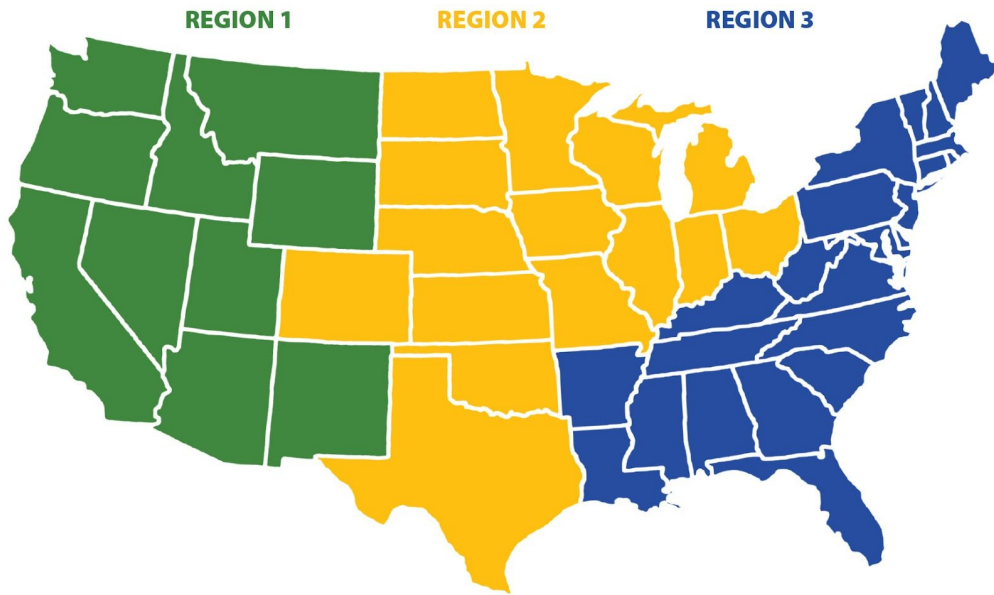

SHIPPING POLICY

LEFT COAST WHOLESALE v08042020

REGION 1		REGION 2		REGION 3	
FREE Shipping Minimum Order \$2000	FREE Shipping Minimum Order \$2500	FREE Shipping Minimum Order \$2200	FREE Shipping Minimum Order \$3800	FREE Shipping Minimum Order \$3000	FREE Shipping Minimum Order \$5000
EXCLUSIONS • Soil • Nutrients • Pesticides • GeoPlanters	EXCLUSIONS • Soil	EXCLUSIONS • Soil • Nutrients • Pesticides • GeoPlanters • Trellis Rolls	EXCLUSIONS • Soil • GeoPlanters	EXCLUSIONS • Soil • Nutrients • Supplements • Pesticides • GeoPlanters • Trellis Rolls	EXCLUSIONS • Soil • GeoPlanters
FREE Shipping on Case Quantities with No Minimum Order GeoPot, G-Lite, Squat Pot, Trim Bin Complete Set, Hanging Garden, TrimBag, Dry Rack, Tribus, Octo-Flow Manifolds, Turkey Bags, Boveda, Trellis Netting 500' or less					

**Left Coast Wholesale does not offer free shipping to Alaska or Hawaii, and does not ship to US territories or internationally.*

ORDER PROCESSING

Please allow **24-48 hours for order processing**. Same-day shipping cannot be guaranteed.