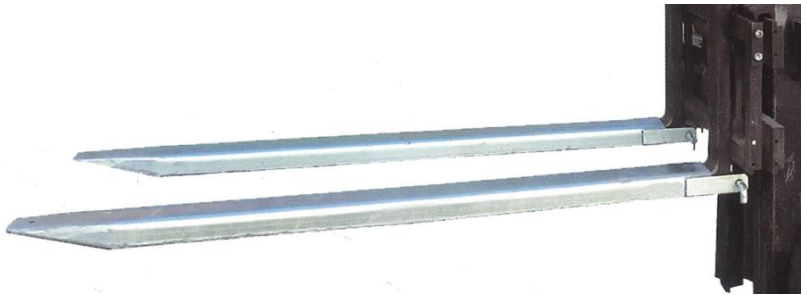

## Fork Extension Slippers

Quick and easy to fit, our fork extension slippers are designed to extend the forklifts reach allowing long or out of reach loads to be handled. Fork extension slippers help save time loading trucks as they enable the forklift to reach across the truck deck, meaning the truck can be loaded from one side. They are also used for picking up two pallets at once or handling larger loads.

AS 2359.15 requires the fork length to be a minimum of 60% of length of the fork extension slippers.

### Specifications:

- High Safe Working Load Rating.
- Made from high tensile grade steel.
- Zinc plated for corrosion protection.
- Supplied with toggle locking pins.
- Fitted with rating plate.
- Supplied with manual instructions.
- Other sizes manufactured to order.
- Manufactured strictly in accordance with AS 2359.15.
- Safe weight load per pair at 600 mm load centre:
  - FS 01 series = 3,000 kg
  - FS 02 series = 4,500 kg
  - FS 03 series = 6,500 kg
  - FS 04 series = 8,500 kg