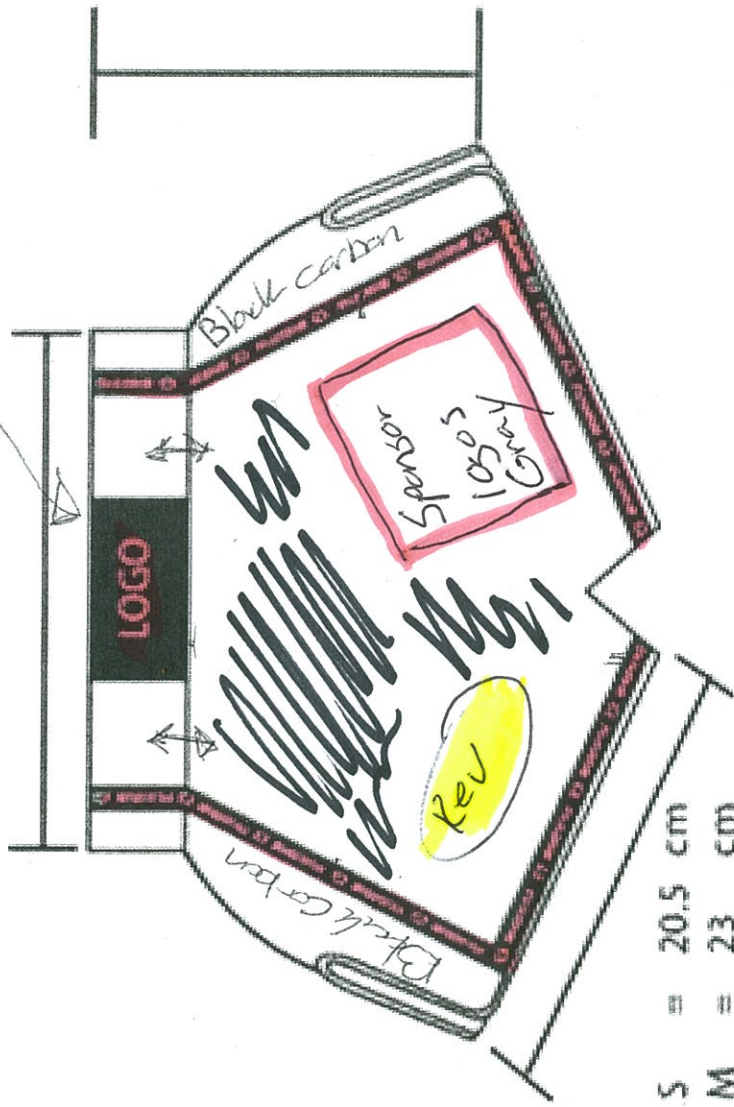

RETRO SHORT

S	=	29	cm
M	=	31.5	cm
L	=	34	cm
XL	=	36.5	cm
XXL	=	39	cm

your logo

S	=	30.5	cm
M	=	33	cm
L	=	35.5	cm
XL	=	38	cm
XXL	=	40.5	cm

S	=	20.5	cm
M	=	23	cm
L	=	25.5	cm
XL	=	28	cm
XXL	=	30.5	cm