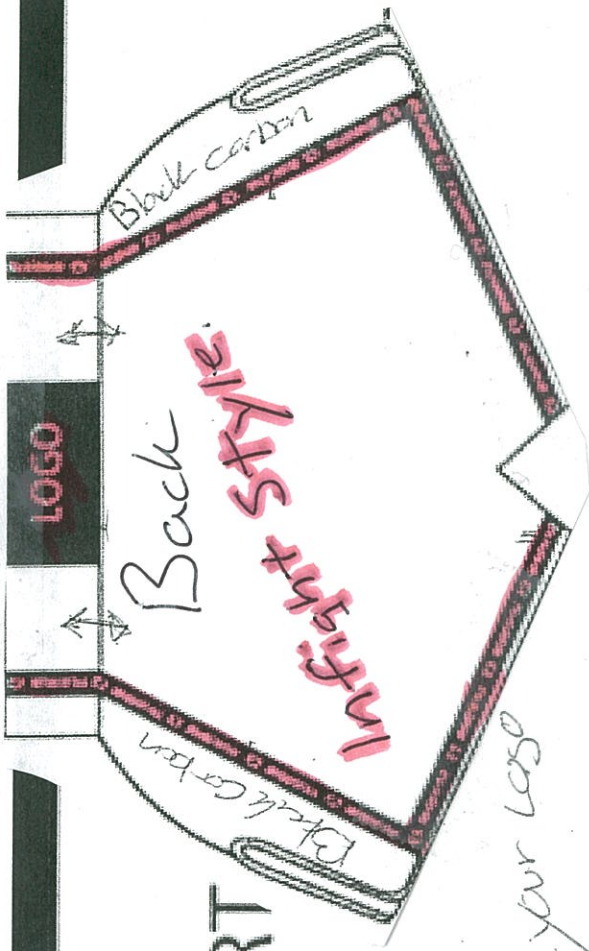

RETRO SHORT

S	=	29	cm
M	=	31.5	cm
L	=	34	cm
XL	=	36.5	cm
XXL	=	39	cm

your logo

S	=	30.5	cm
M	=	33	cm
L	=	35.5	cm
XL	=	38	cm
XXL	=	40.5	cm

S	=	20.5	cm
M	=	23	cm
L	=	25.5	cm
XL	=	28	cm
XXL	=	30.5	cm