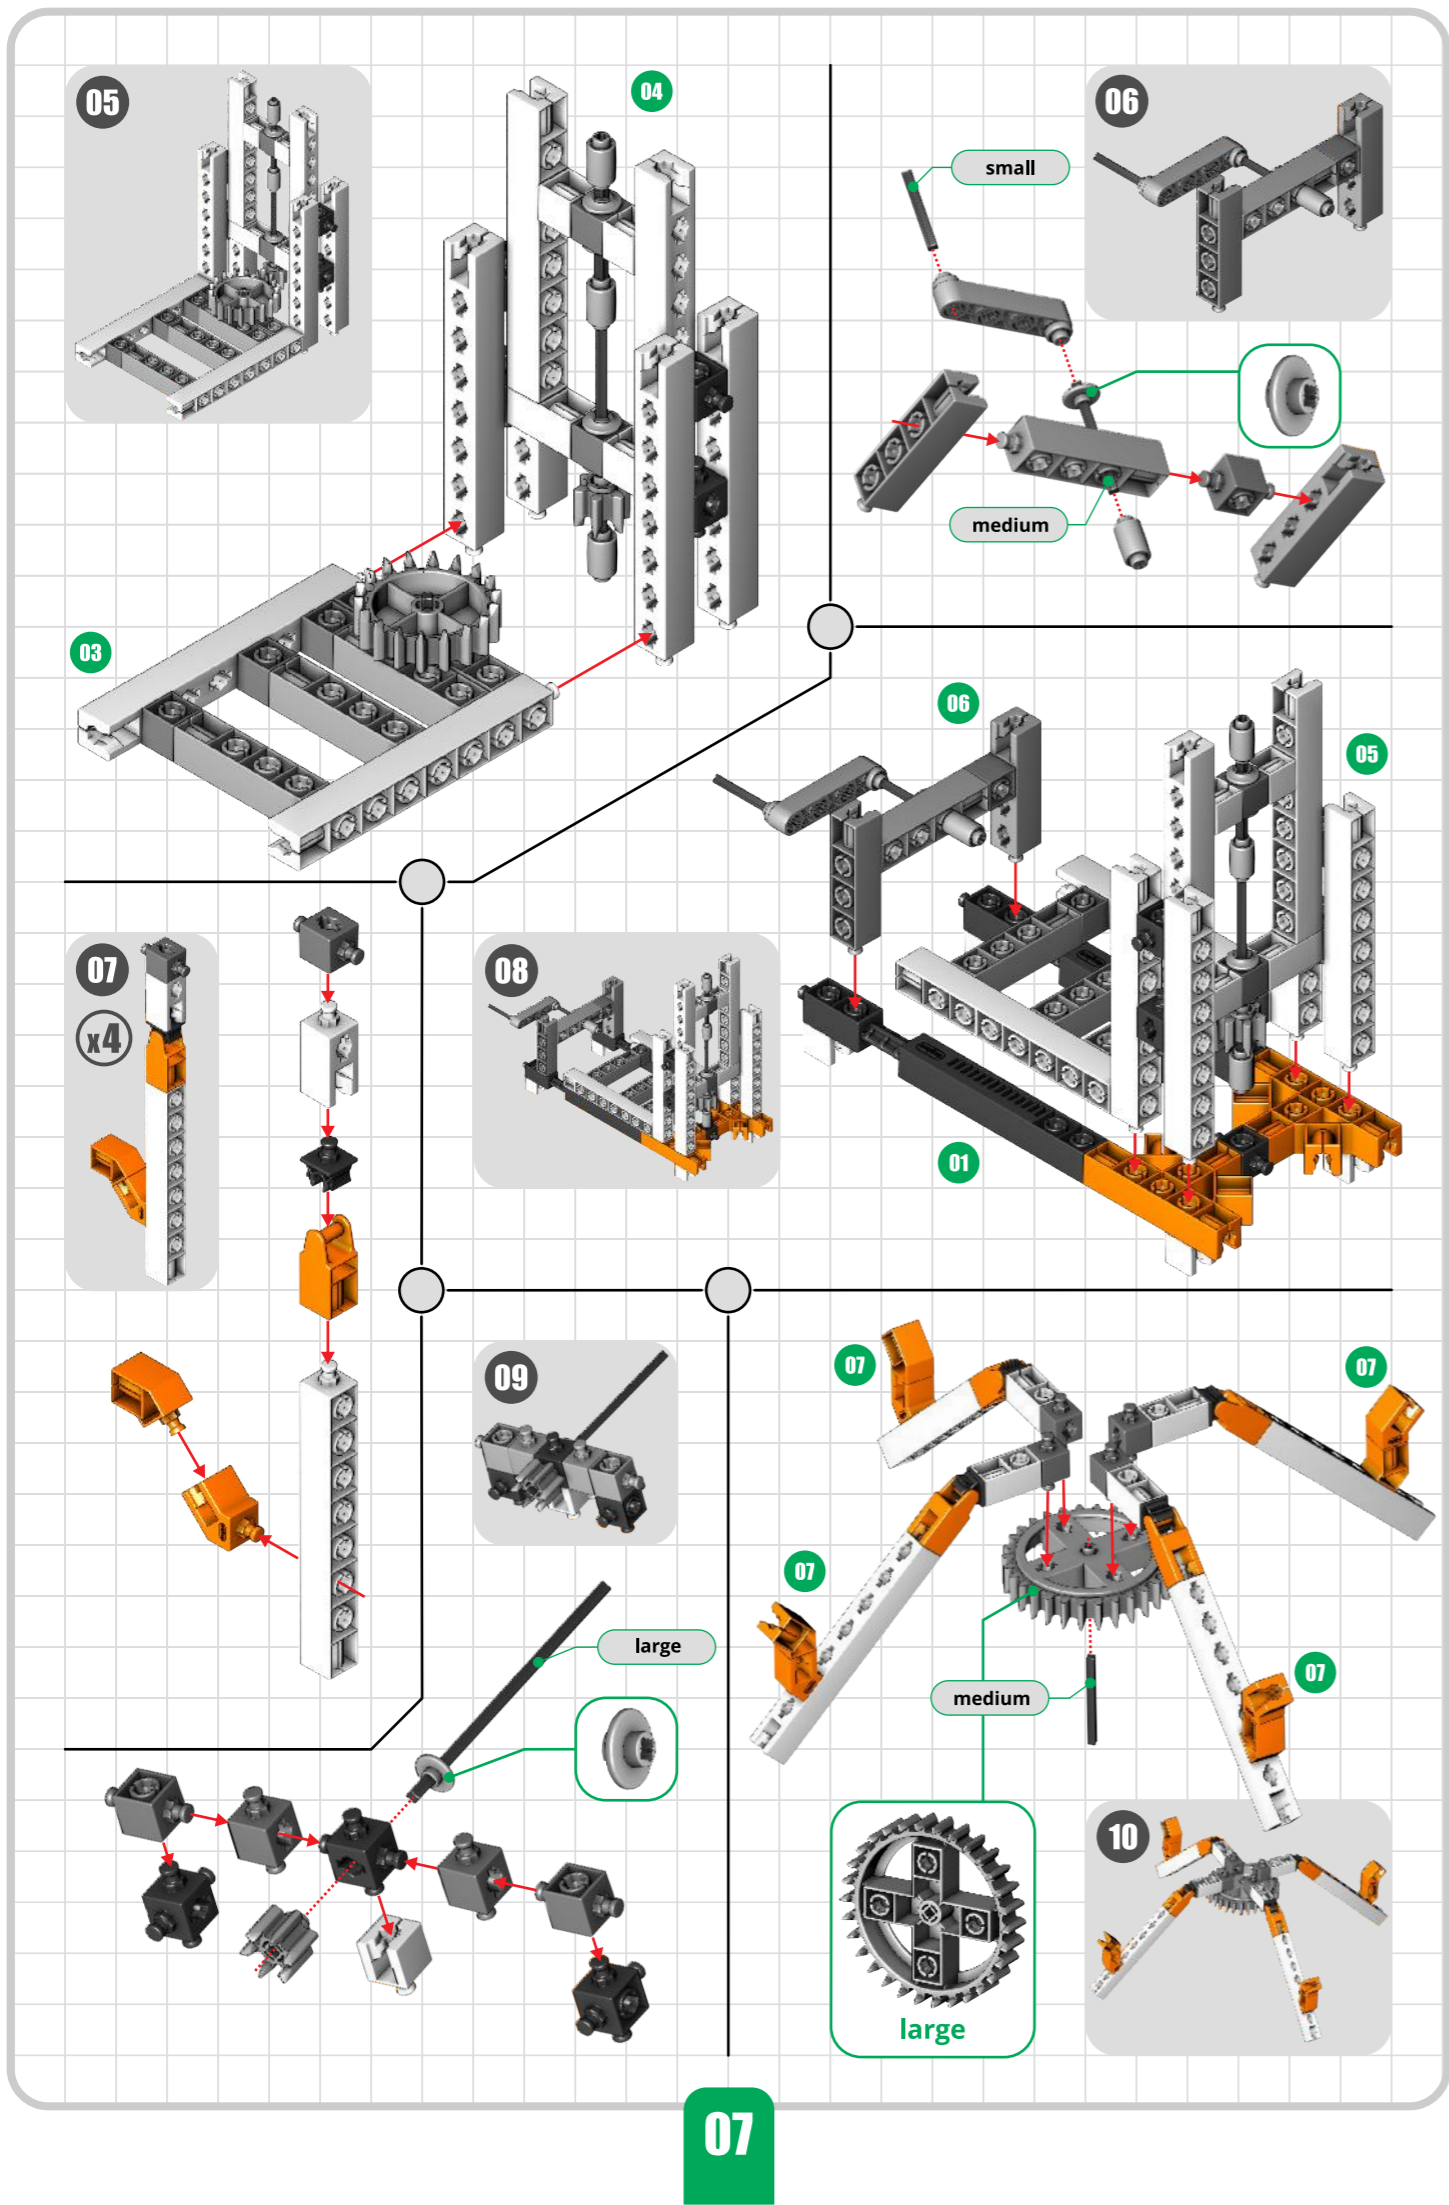

## gears & worm drives

**6** models printed instructions included

**6** models online 3D instructions

3D interactive instructions to download on your smart device

**12** models to build

**8-16+**

# Building Instructions

01

02

03

04

Case 3

Case 4

carousel

helicopter

01 x2

02 x2

03 x2

04 x2

medium

medium

05

05

07

09

10

large

11

10

15