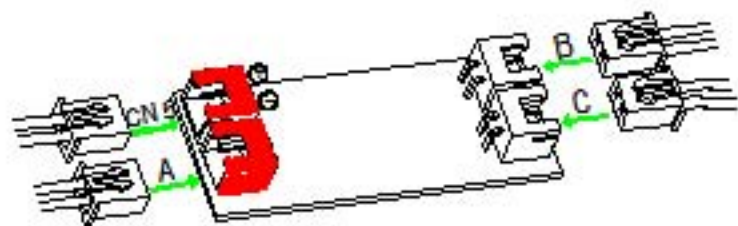

1 打弹冒烟安装示意图

Canon Launch Smoke System Installation Diagram

2 炮管冒烟控制板连接示意图

Canon Smoke Function Board Connection Diagram

5: 电源输入插口 (红色)
5: Power Input Socket (red)

B: 冒烟触发插口 (白色)
B: Smoke Trigger Socket (White)

A: 发热丝插口 (红色)
A: Heating Coil Socket (Red)

C: 气泵插口 (白色)
C: Air Pump Socket (White)

出烟口 (Smoke Outlet)
加油口 (Oil Input)

3 冒烟系统连接示意图

Smoke System Connection Diagram