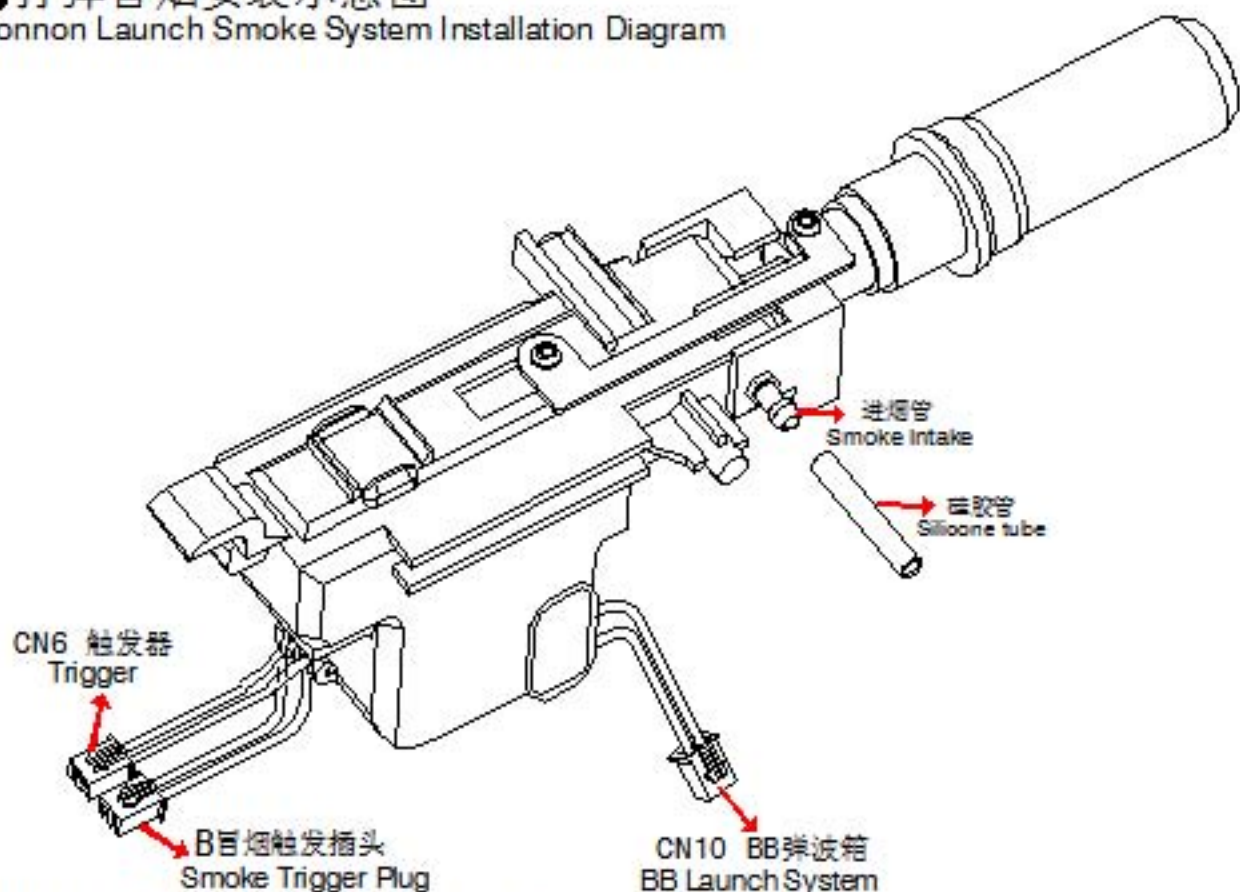

1 打弹冒烟安装示意图

Canon Launch Smoke System Installation Diagram

2 炮管冒烟控制板连接示意图

Canon Smoke Function Board Connection Diagram

5: 电源输入插口 (红色)
5: Power Input Socket (red)

B: 冒烟触发插口 (白色)
B: Smoke Trigger Socket (White)

A: 发热丝插口 (红色)
A: Heating Coil Socket (Red)

C: 气泵插口 (白色)
C: Air Pump Socket (White)

出烟口 (Smoke Outlet)
加油口 (Oil Input)

3 冒烟系统连接示意图

Smoke System Connection Diagram