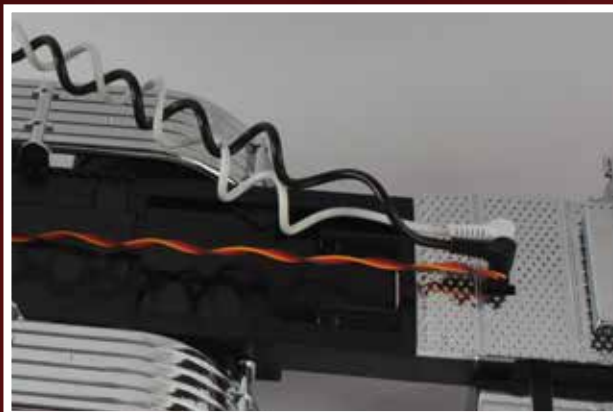

Foldble Ramps