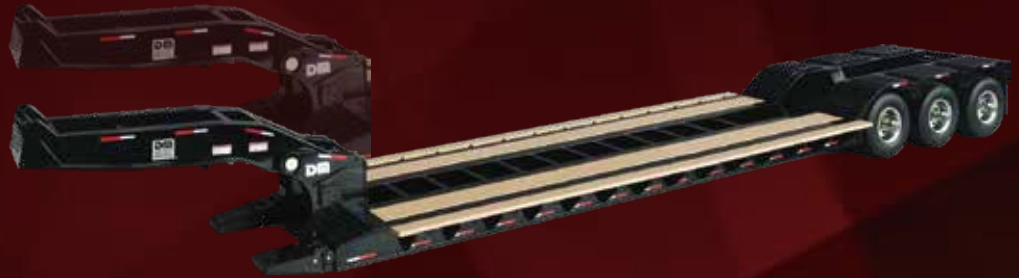

TURN UP & DOWN