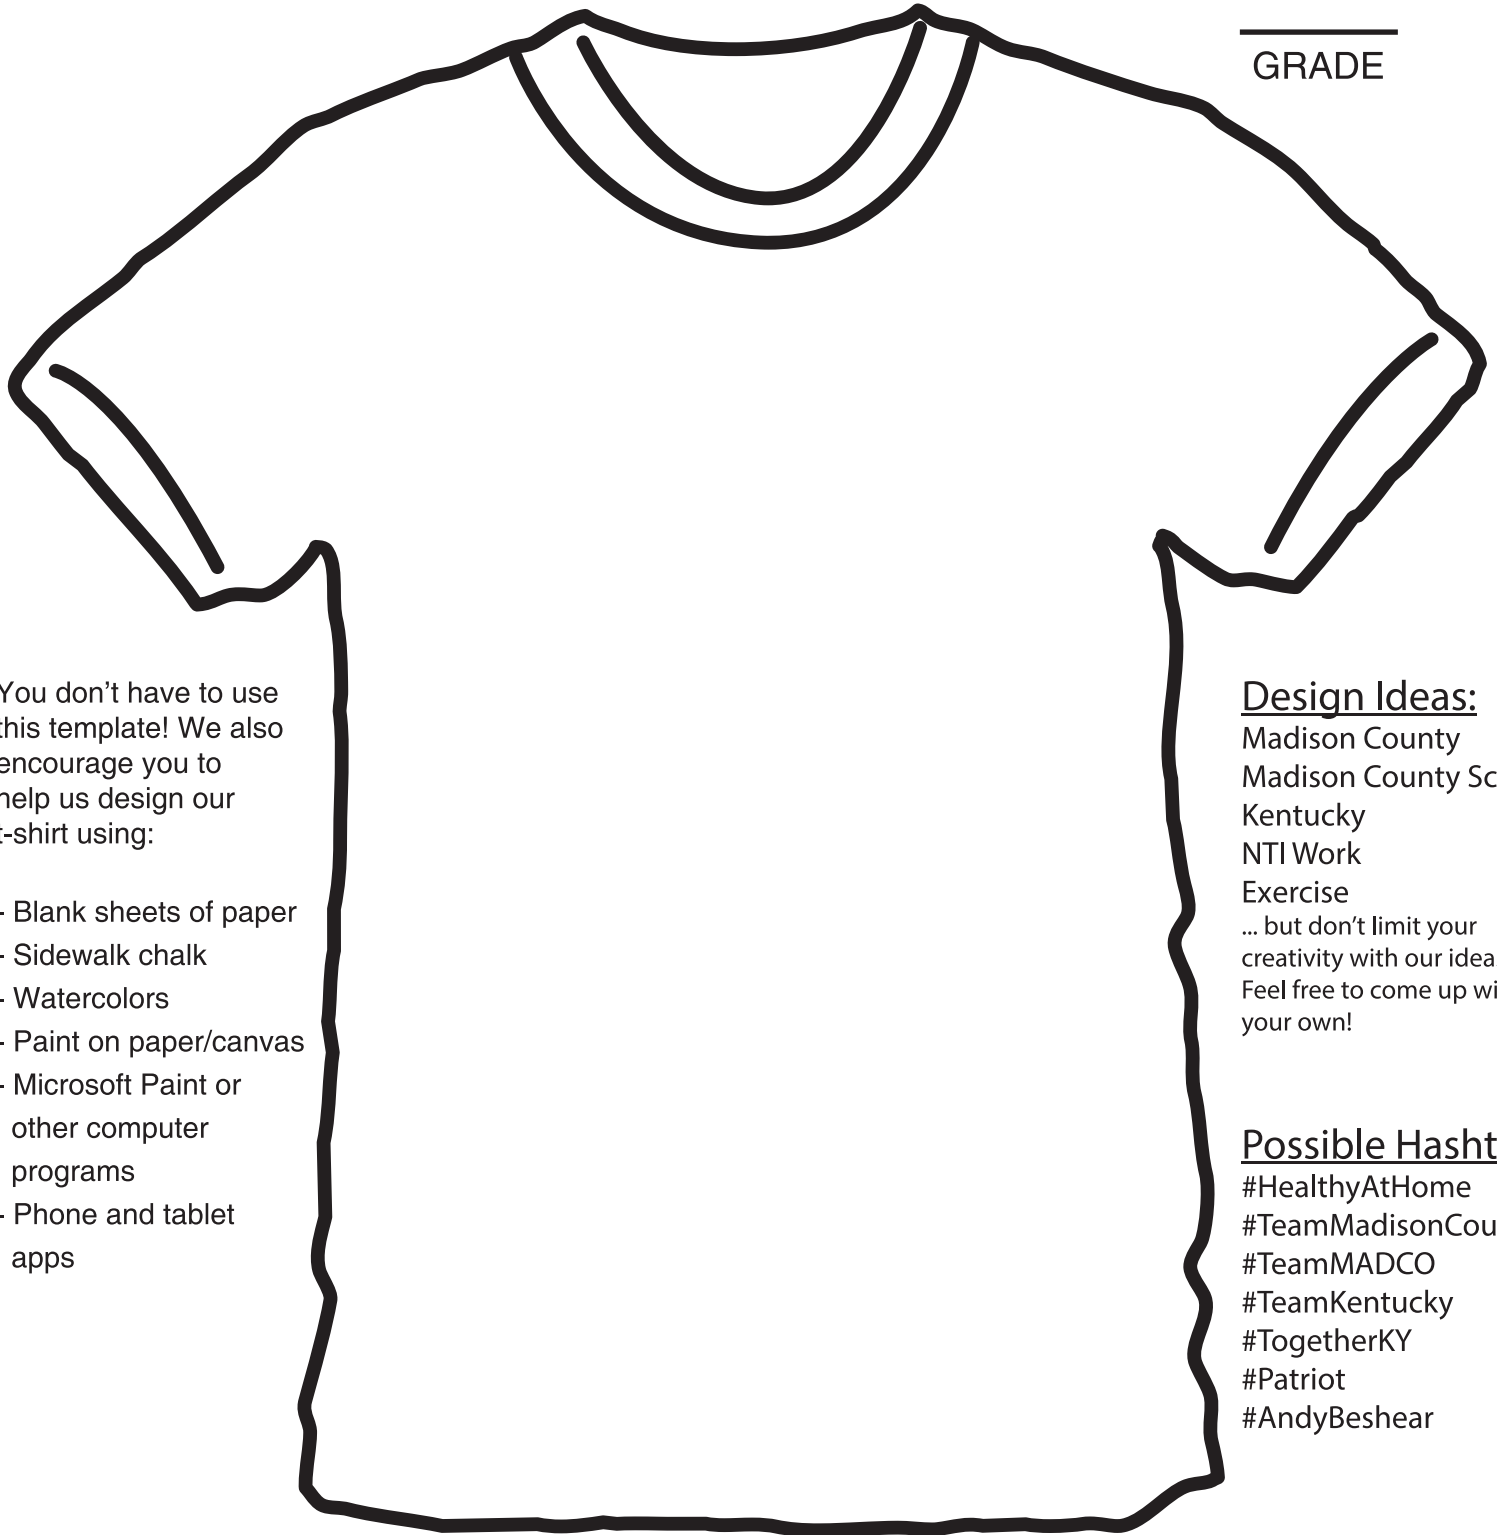

MADISON COUNTY

T-Shirt Project

ARTIST'S NAME

SCHOOL (if applicable)

GRADE

You don't have to use this template! We also encourage you to help us design our t-shirt using:

- Blank sheets of paper
- Sidewalk chalk
- Watercolors
- Paint on paper/canvas
- Microsoft Paint or other computer programs
- Phone and tablet apps

Design Ideas:

Madison County
Madison County Schools
Kentucky
NTI Work
Exercise
... but don't limit your creativity with our ideas. Feel free to come up with your own!

Possible Hashtags

#HealthyAtHome
#TeamMadisonCounty
#TeamMADCO
#TeamKentucky
#TogetherKY
#Patriot
#AndyBeshear