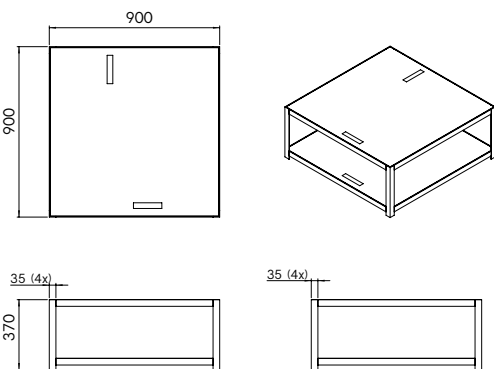

TWO

PRODUCT NAME

TWO Coffee Table

BRAND

Van Rossum

DESIGNER

Marlieke van Rossum

CATEGORY

Coffee Table INDOOR

DIMENSIONS

H: 37cm, L: 180cm, D: 70cm
H: 37cm, L: 90cm, D: 90cm

MATERIAL

Solid French Oak, American Walnut, Steel, End Grain Details

GENERAL LEAD TIME

8 to 10 weeks

CUSTOMISABLE

Yes

PACKING DIMENSIONS

N/A

FINISHES

Additional Info

The steel frame is protected by a powder coating, available in 4 finishes: matt black, black sable, anthracite and deep bronze. At an additional cost, the frame can be finished in any RAL colour.

The natural character of the wood is allowed to show through, so not all knots and cracks will be filled.

Top shows end grain detail.

Related Products