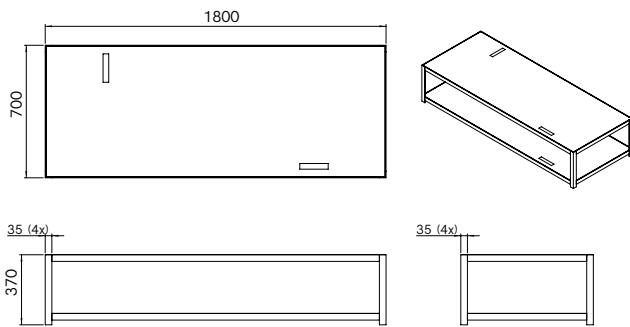

TWO

PRODUCT NAME

TWO Coffee Table

BRAND

Van Rossum

DESIGNER

Marlieke van Rossum

CATEGORY

Coffee Table INDOOR

DIMENSIONS

H: 37cm, L: 180cm, D: 70cm
H: 37cm, L: 90cm, D: 90cm

MATERIAL

Solid French Oak, American Walnut, Steel, End Grain Details

GENERAL LEAD TIME

8 to 10 weeks

CUSTOMISABLE

Yes

PACKING DIMENSIONS

N/A

FINISHES

Additional Info

The steel frame is protected by a powder coating, available in 4 finishes: matt black, black sable, anthracite and deep bronze. At an additional cost, the frame can be finished in any RAL colour.

The natural character of the wood is allowed to show through, so not all knots and cracks will be filled.

Top shows end grain detail.

Related Products