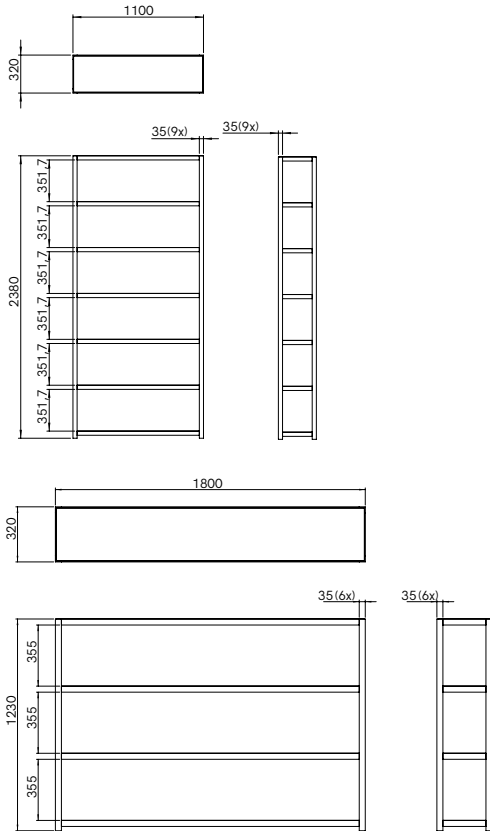

TWO

PRODUCT NAME

TWO Cabinet

DIMENSIONS

H: 238cm, L: 110cm, D: 32cm
 H: 123cm, L: 180cm, D: 32cm

GENERAL LEAD TIME

8 to 10 weeks

BRAND

PACKING DIMENSIONS

N/A

CATEGORY

Cabinet INDOOR

Additional Info

The steel frame is protected by a powder coating, available in 4 finishes: matt black, black sable, anthracite and deep bronze. At an additional cost, the frame can be finished in any RAL colour.

The natural character of the wood is allowed to show through, so not all knots and cracks will be filled.

Top shows end grain detail.

Related Products

TWO Coffee Table