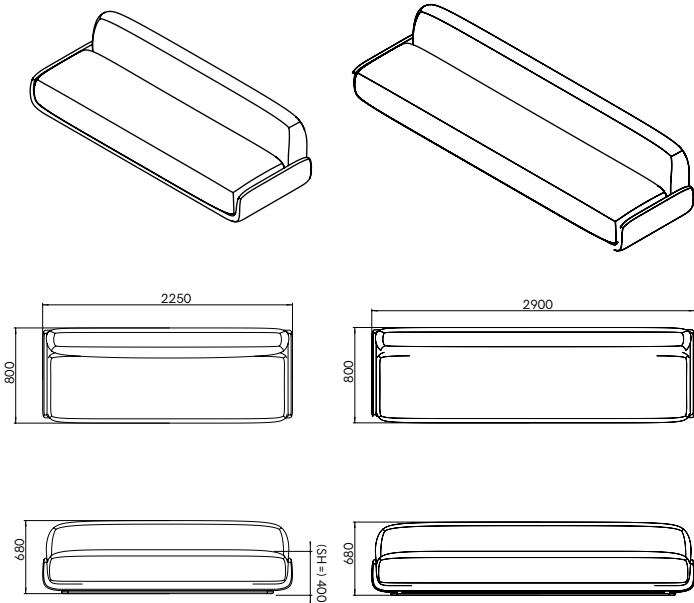

TENERE

PRODUCT NAME
TENERE Sofa

DIMENSIONS
H: 68cm, L: 225/290cm, D: 80cm

GENERAL LEAD TIME
8 to 10 weeks

BRAND
Van Rossum

MATERIAL
Solid French Oak, Upholstery

CUSTOMISABLE
Yes

DESIGNER
Pieter Maes

FINISHES

PACKING DIMENSIONS
N/A

CATEGORY
Sofa INDOOR

ADDITIONAL INFO Fabric Options & Categories

- Category 1: Standard Fabric
- Category 2: Standard Sierra Leather
- Category 3: Standard Velvet / Divina Leather

Leather usage 12 m² / 14 m²
Fabric usage 800 cm / 900 cm

COM options be approved by Van Rossum to ensure suitability for upholstery.

Related Products

TENERE Lounge Chair

TENERE Coffee Table