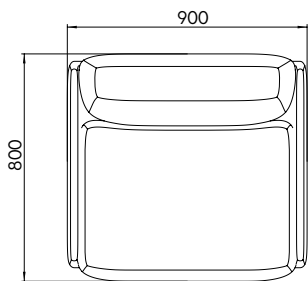

TENERE

PRODUCT NAME

TENERE Lounge Chair

DIMENSIONS

H: 68cm, L: 90cm, D: 80cm

GENERAL LEAD TIME

8 to 10 weeks

BRAND

PACKING DIMENSIONS

N/A

CATEGORY

Lounge Chair INDOOR

ADDITIONAL INFO **Fabric Options & Categories**

- Category 1: Standard Fabric
- Category 2: Standard Sierra Leather
- Category 3: Standard Velvet / Divina Leather