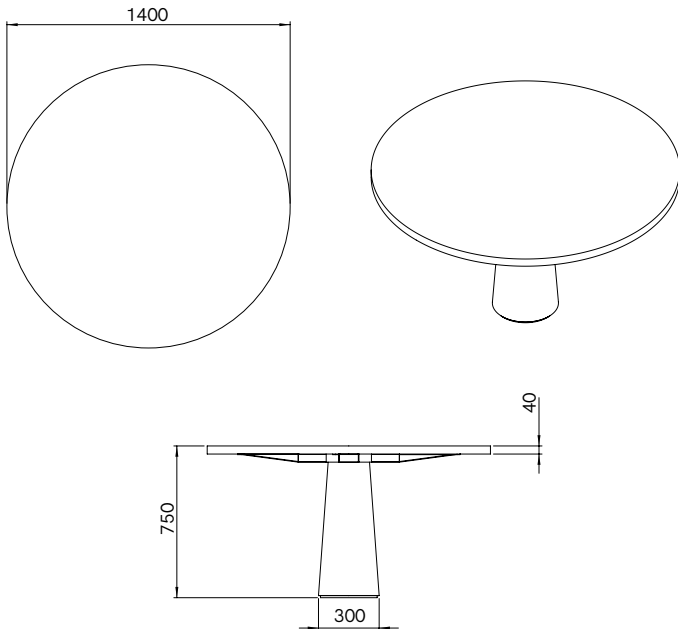

STONE

PRODUCT NAME

STONE

DIMENSIONS

H: 75cm, Ø 140cm

GENERAL LEAD TIME

8 to 10 weeks

BRAND

Van Rossum

MATERIAL

Solid French Oak, American Walnut, Stone

CUSTOMISABLE

Yes

DESIGNER

Marlieke van Rossum

PACKING DIMENSIONS

N/A

CATEGORY

Dining Table INDOOR

FINISHES

Additional Info

Standard options are Belgian blue limestone or Carrara marble. Different kinds of stone available upon request.