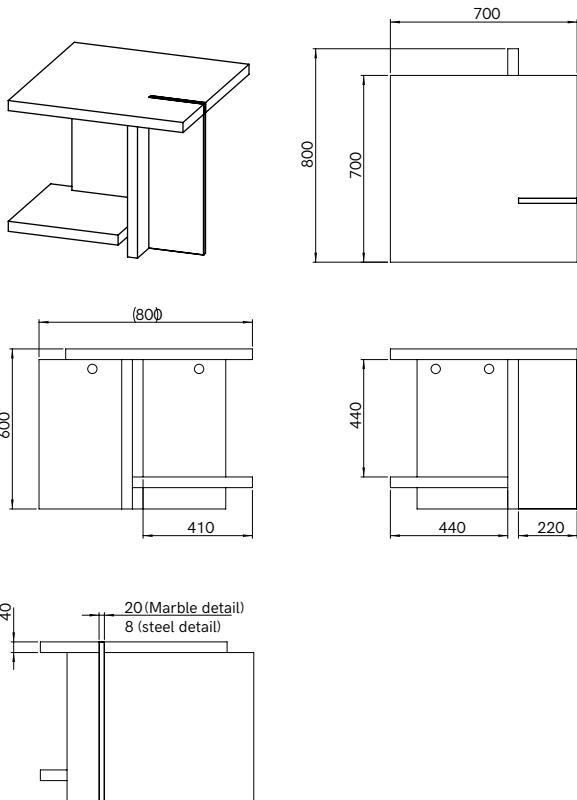

STIJL

PRODUCT NAME
STIJL Side Table

DIMENSIONS
H: 60cm, L: 70cm, D: 70cm

GENERAL LEAD TIME
8 to 10 weeks

BRAND
Van Rossum

MATERIAL
Solid French Oak, American Walnut, Steel, Brass, Natural Stone

CUSTOMISABLE
Yes

DESIGNER
Erjan Borren

FINISHES

PACKING DIMENSIONS
N/A

CATEGORY
Side Table INDOOR

Additional Info

The steel detail is protected by a powder coating, available in 4 finishes: matt black, black sable, anthracite and deep bronze. At an additional cost, it can be finished in any RAL colour.