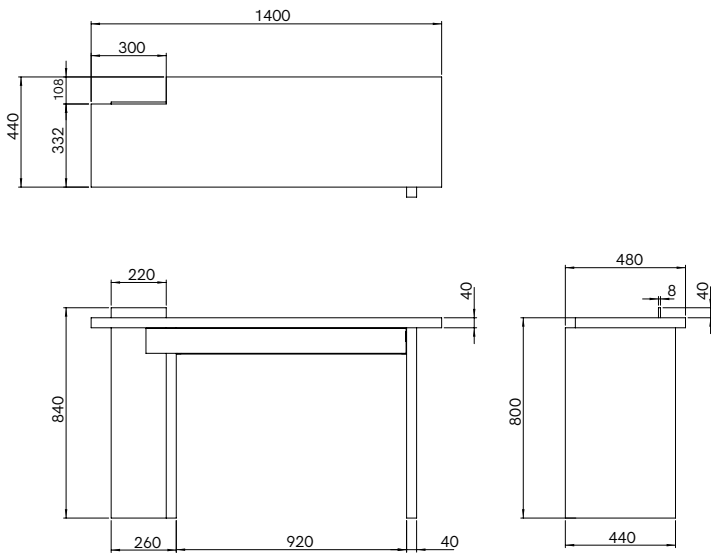

Additional Info

The steel detail is protected by a powder coating, available in 4 finishes: matt black, black sable, anthracite and deep bronze. At an additional cost, it can be finished in any RAL colour.

The brass details are available in gold, bronze, black gun or natural colour. Also available in stainless steel, instead of brass details.

Standard options are Belgian blue limestone or Carrara marble. Different kinds of stone available upon request.

Related Products