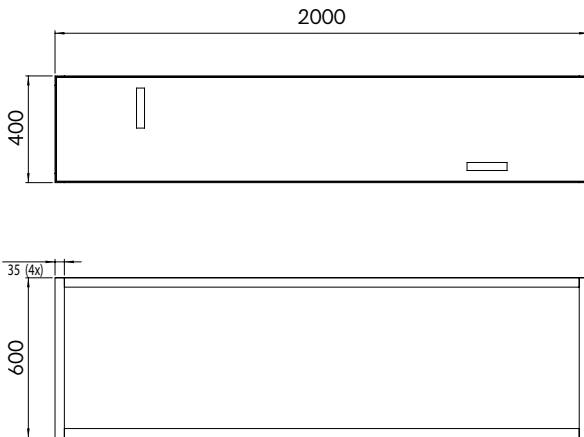

ONE

PRODUCT NAME
ONE Console

DIMENSIONS
H: 60cm, L: 200cm, D: 40cm

GENERAL LEAD TIME
8 to 10 weeks

BRAND
Van Rossum

MATERIAL
Solid French Oak, American Walnut, Steel, End Grain Details

CUSTOMISABLE
Yes

DESIGNER
Marlieke van Rossum

FINISHES
N/A

CATEGORY
Console INDOOR

Additional Info

The steel frame is protected by a powder coating, available in 4 finishes: matt black, black sable, anthracite and deep bronze. At an additional cost, the frame can be finished in any RAL colour.

The natural character of the wood is allowed to show through, so not all knots and cracks will be filled.

Top shows end grain detail.

Related Products