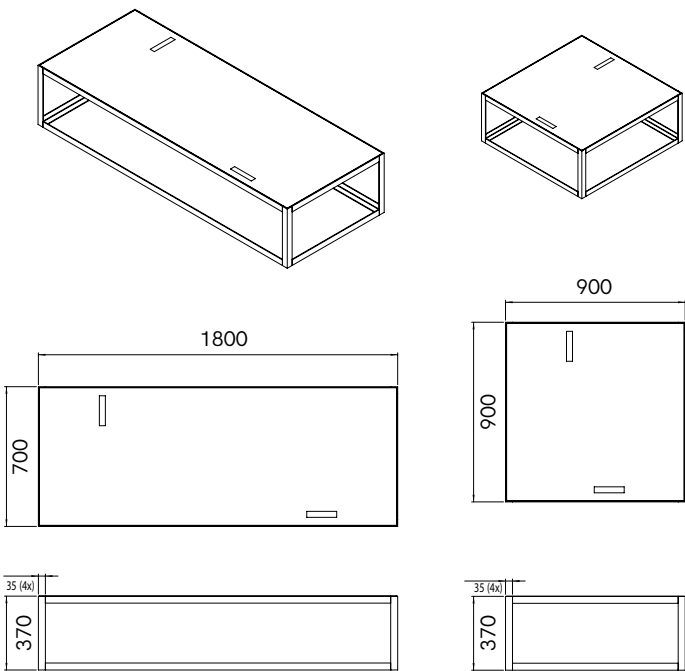

ONE

PRODUCT NAME

ONE Coffee Table

DIMENSIONS

H: 37cm, L: 180cm, D: 70cm
H: 37cm, L: 90cm, D: 90cm

GENERAL LEAD TIME

8 to 10 weeks

BRAND

PACKING DIMENSIONS

N/A

CATEGORY

Coffee Table INDOOR

Additional Info

The steel frame is protected by a powder coating, available in 4 finishes: matt black, black sable, anthracite and deep bronze. At an additional cost, the frame can be finished in any RAL colour.