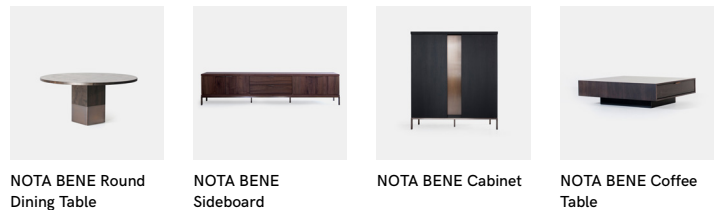

NOTA BENE

PRODUCT NAME

NOTA BENE Square Dining Table

BRAND

Van Rossum

DESIGNER

Marlieke van Rossum

CATEGORY

Dining Table INDOOR

DIMENSIONS

H: 75cm, L: 140cm, D: 140cm
H: 75cm, L: 160cm, D: 160cm

MATERIAL

Solid French Oak, American Walnut, Brass, Steel

GENERAL LEAD TIME

8 to 10 weeks

CUSTOMISABLE

Yes

PACKING DIMENSIONS

N/A

FINISHES

Additional Info

NBL = NOTA BENE bright (brass gold colour)
 NBD = NOTA BENE dark (brass bronze colour)
 Also available in stainless steel, brass natural and black gun.

Related Products

NOTA BENE Round Dining Table

NOTA BENE Sideboard

NOTA BENE Cabinet

NOTA BENE Coffee Table