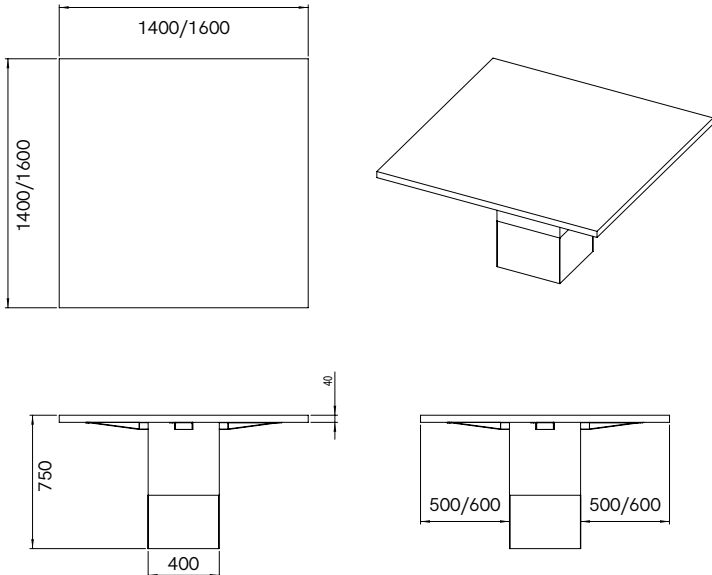

NOTA BENE

PRODUCT NAME

NOTA BENE Square Dining Table

BRAND

Van Rossum

DESIGNER

Marlieke van Rossum

CATEGORY

Dining Table INDOOR

DIMENSIONS

H: 75cm, L: 140cm, D: 140cm
H: 75cm, L: 160cm, D: 160cm

MATERIAL

Solid French Oak, American Walnut, Brass, Steel

GENERAL LEAD TIME

8 to 10 weeks

CUSTOMISABLE

Yes

PACKING DIMENSIONS

N/A

FINISHES

Additional Info

NBL = NOTA BENE bright (brass gold colour)
NBD = NOTA BENE dark (brass bronze colour)
Also available in stainless steel, brass natural and black gun.