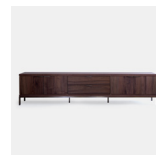

NOTA BENE Sideboard