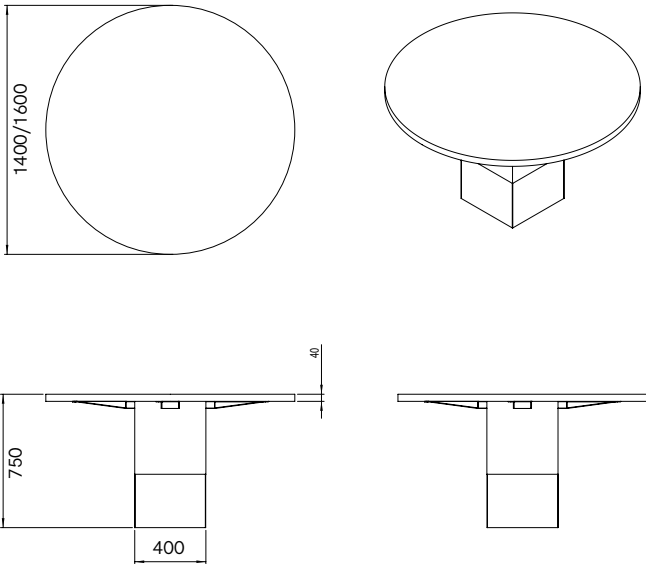

**Dining Table** INDOOR

DIMENSIONS

H: 75cm, Ø 140cm  
H: 75cm, Ø 160cm

MATERIAL

**Solid French Oak, American Walnut, Brass, Steel**

GENERAL LEAD TIME

**8 to 10 weeks**

CUSTOMISABLE

**Yes**

PACKING DIMENSIONS

**N/A**

FINISHES