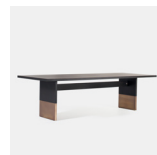

Related Products

NOTA BENE Rect Dining Table