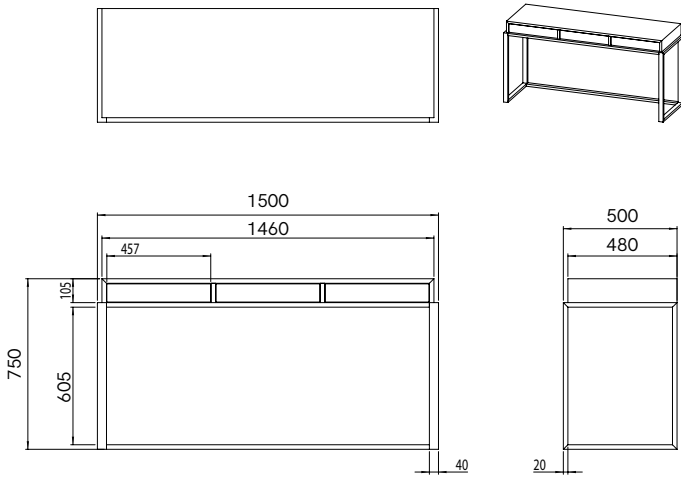

# NOTA BENE

PRODUCT NAME  
**NOTA BENE Console**

DIMENSIONS  
**H: 75cm, L: 150cm, D: 50cm**

GENERAL LEAD TIME  
**8 to 10 weeks**

BRAND  
**Van Rossum**

MATERIAL  
**Solid French Oak, American Walnut, Brass, Steel**

CUSTOMISABLE  
**Yes**

DESIGNER  
**Marlieke van Rossum**

FINISHES

PACKING DIMENSIONS  
**N/A**

CATEGORY  
**Console INDOOR**