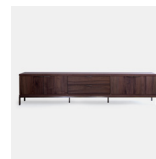

# NOTA BENE

PRODUCT NAME  
**NOTA BENE Console**

DIMENSIONS  
**H: 75cm, L: 150cm, D: 50cm**

GENERAL LEAD TIME  
**8 to 10 weeks**

BRAND  
**Van Rossum**

MATERIAL  
**Solid French Oak, American Walnut, Brass, Steel**

## Additional Info

3 drawers, brass handles

NBL = NOTA BENE bright (brass gold colour)  
NBD = NOTA BENE dark (brass bronze colour)

Also available in stainless steel, brass natural and black gun.

## Related Products

NOTA BENE Rect Dining Table

NOTA BENE Sideboard

NOTA BENE Cabinet

NOTA BENE Bar Table