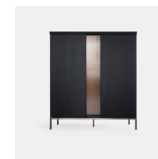

# NOTA BENE

PRODUCT NAME  
**NOTA BENE Console**

DIMENSIONS  
**H: 75cm, L: 150cm, D: 50cm**

GENERAL LEAD TIME  
**8 to 10 weeks**

BRAND  
**Van Rossum**

MATERIAL  
**Solid French Oak, American Walnut, Brass, Steel**

## Additional Info

3 drawers, brass handles

NBL = NOTA BENE bright (brass gold colour)  
NBD = NOTA BENE dark (brass bronze colour)

Also available in stainless steel, brass natural and black gun.

## Related Products

NOTA BENE Rect Dining Table

NOTA BENE Sideboard

NOTA BENE Cabinet

NOTA BENE Bar Table