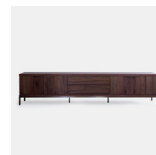

**N/A**

**CATEGORY**

**Coffee Table** INDOOR

**FINISHES**

## Additional Info

2 drawers, brass handles

NBL = NOTA BENE bright (brass gold colour)

NBD = NOTA BENE dark (brass bronze colour)

Also available in stainless steel, brass natural and black gun.

## Related Products

**NOTA BENE Rect Dining Table**

**NOTA BENE Sideboard**

**NOTA BENE Cabinet**

**NOTA BENE Bar Table**