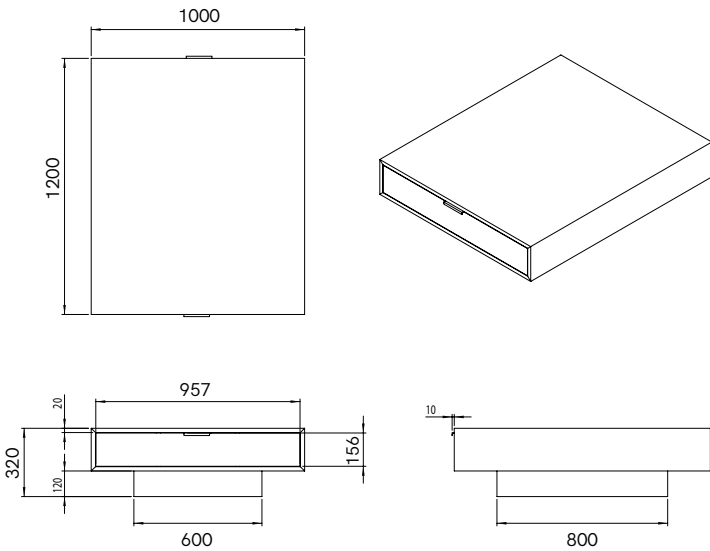

NOTA BENE

PRODUCT NAME

NOTA BENE Coffee Table

DIMENSIONS

H: 32cm, L: 100cm, D: 120cm

GENERAL LEAD TIME

8 to 10 weeks

BRAND

Van Rossum

MATERIAL

Solid French Oak, American Walnut, Brass, Steel

CUSTOMISABLE

Yes

DESIGNER

Marlieke van Rossum

PACKING DIMENSIONS

N/A

CATEGORY

Coffee Table INDOOR

FINISHES

Additional Info

2 drawers, brass handles

NBL = NOTA BENE bright (brass gold colour)

NBD = NOTA BENE dark (brass bronze colour)

Also available in stainless steel, brass natural and black gun.

Related Products