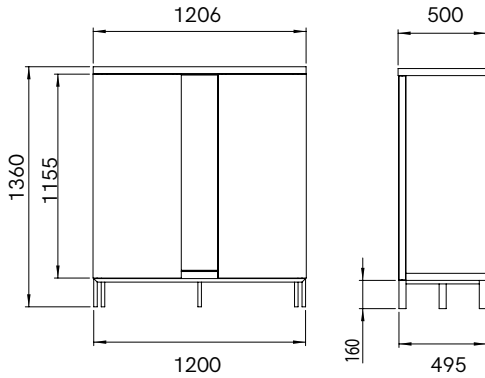

# NOTA BENE

PRODUCT NAME  
**NOTA BENE Cabinet**

DIMENSIONS  
**H: 136cm, L: 120cm, D: 50cm**

GENERAL LEAD TIME  
**8 to 10 weeks**

BRAND  
**Van Rossum**

MATERIAL  
**Solid French Oak, American Walnut, Brass, Steel**

CUSTOMISABLE  
**Yes**

DESIGNER  
**Marlieke van Rossum**

FINISHES

PACKING DIMENSIONS  
**N/A**

CATEGORY  
**Cabinet INDOOR**