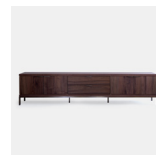

# NOTA BENE

PRODUCT NAME  
**NOTA BENE Cabinet**

DIMENSIONS  
**H: 136cm, L: 120cm, D: 50cm**

GENERAL LEAD TIME  
**8 to 10 weeks**

BRAND  
**Van Rossum**

MATERIAL  
**Solid French Oak, American Walnut, Brass, Steel**

## Additional Info

2 wooden doors, 1 door covered with brass, brass base.  
Includes hidden door with remote control.

NBL = NOTA BENE bright (brass gold colour)  
NBD = NOTA BENE dark (brass bronze colour)  
Also available in stainless steel, brass natural and black gun.

## Related Products

NOTA BENE Rect Dining Table

NOTA BENE Sideboard

NOTA BENE Coffee Table

NOTA BENE Bar Table