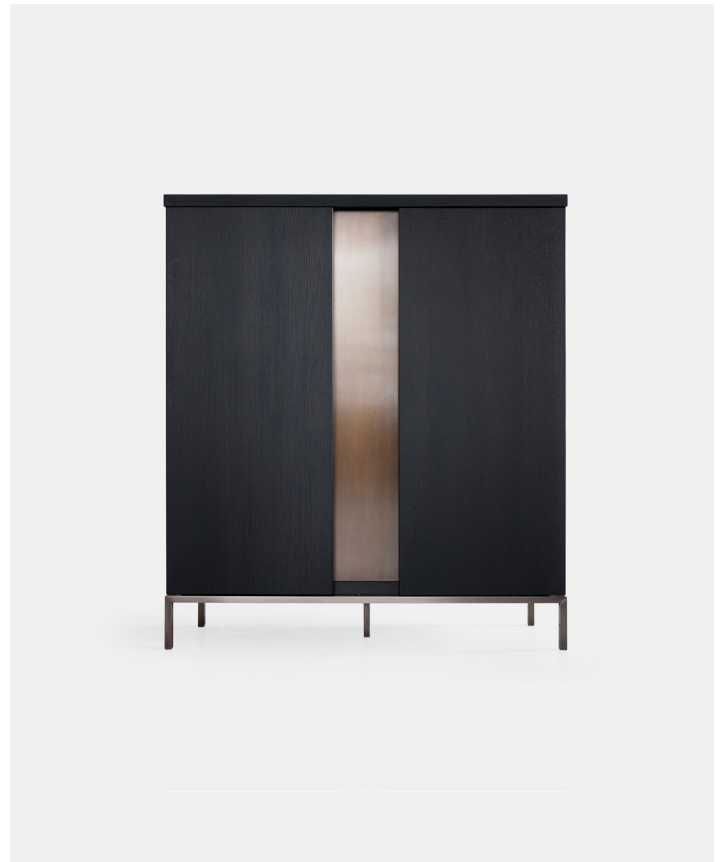

# NOTA BENE

PRODUCT NAME  
**NOTA BENE Cabinet**

DIMENSIONS  
**H: 136cm, L: 120cm, D: 50cm**

GENERAL LEAD TIME  
**8 to 10 weeks**

BRAND  
**Van Rossum**

MATERIAL  
**Solid French Oak, American Walnut, Brass, Steel**

CUSTOMISABLE  
**Yes**

DESIGNER  
**Marlieke van Rossum**

FINISHES

PACKING DIMENSIONS  
**N/A**

CATEGORY  
**Cabinet INDOOR**

## Additional Info

2 wooden doors, 1 door covered with brass, brass base.  
Includes hidden door with remote control.

NBL = NOTA BENE bright (brass gold colour)  
NBD = NOTA BENE dark (brass bronze colour)  
Also available in stainless steel, brass natural and black gun.