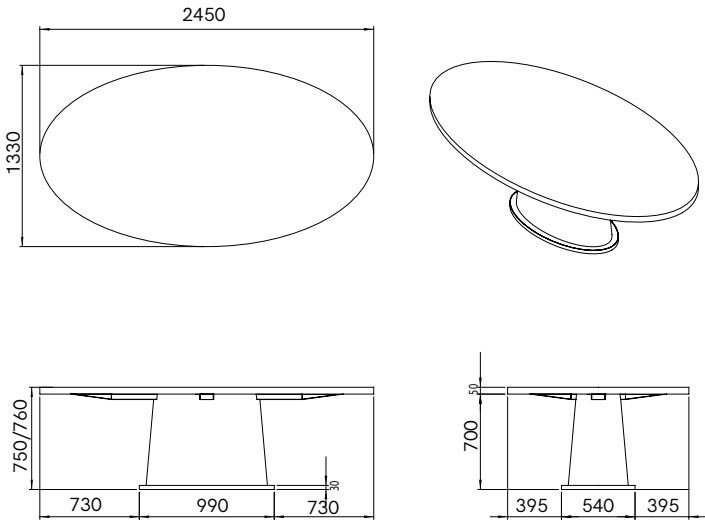

KOPS OVAL

PRODUCT NAME

KOPS OVAL Dining Table

DIMENSIONS

H: 75/76cm, L: 245cm, D: 133cm

GENERAL LEAD TIME

8 to 10 weeks

BRAND

PACKING DIMENSIONS

N/A

CATEGORY

Dining Table INDOOR

Additional Info

The height of the solid end grain table top is about 6 cm.
The height of the solid normal table top is about 5 cm.

End grain tops are exclusively available in oak.