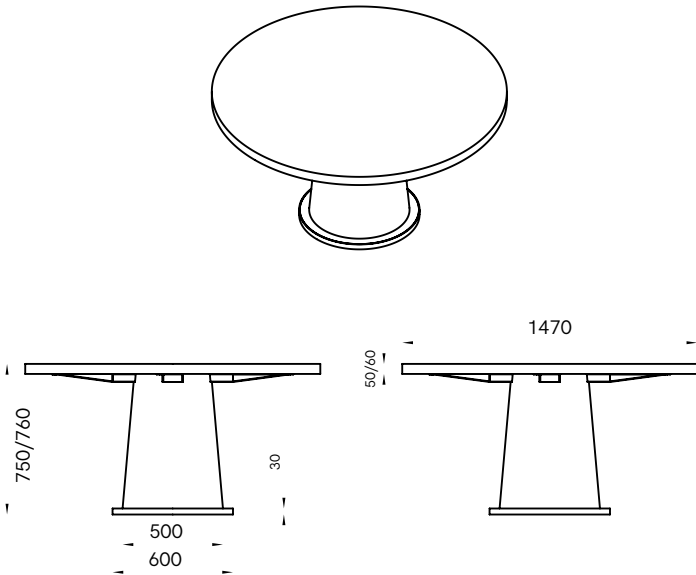

KOPS ONE

PRODUCT NAME
KOPS ONE Dining Table

BRAND
Van Rossum

DESIGNER
Marlieke van Rossum

CATEGORY
Dining Table INDOOR

DIMENSIONS
Normal Top - H: 75cm, Ø 147cm
End Grain Top - H: 76cm, Ø 147cm

MATERIAL
Solid French Oak, American Walnut, End Grain or Normal Top, Steel Plate

GENERAL LEAD TIME
8 to 10 weeks

CUSTOMISABLE
Yes

PACKING DIMENSIONS
N/A

FINISHES

Additional Info

The height of the solid end grain table top is about 6 cm.
The height of the solid normal table top is about 5 cm.