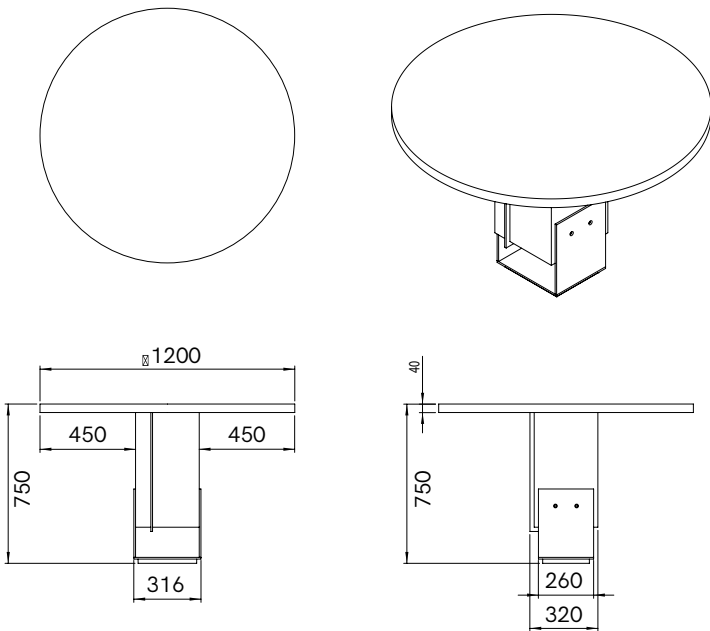

# KITALE

PRODUCT NAME  
**KITALE Round Table**

DIMENSIONS  
**H: 75cm, Ø 120cm**

GENERAL LEAD TIME  
**8 to 10 weeks**

BRAND  
**Van Rossum**

MATERIAL  
**Solid French Oak, American Walnut, Steel**

CUSTOMISABLE  
**Yes**

DESIGNER  
**Xavier Dohr Studio**

FINISHES

PACKING DIMENSIONS  
**N/A**

CATEGORY  
**Dining Table** INDOOR