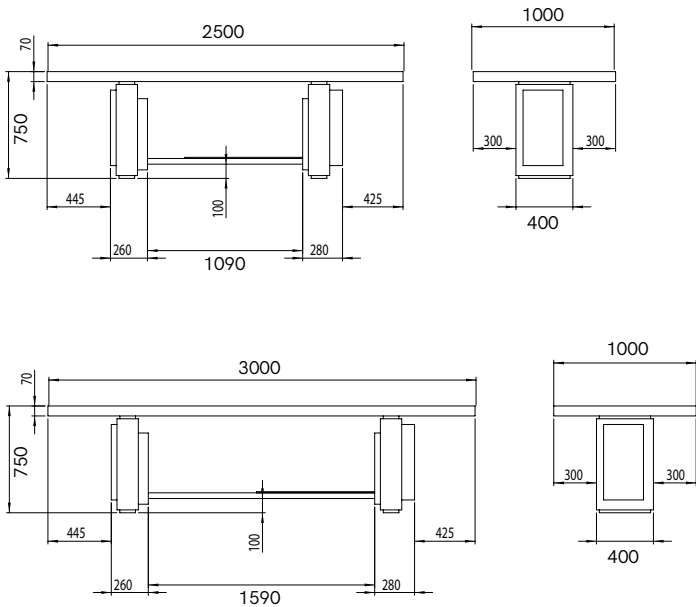

KITALE

PRODUCT NAME
KITALE Dining Table

DIMENSIONS
H: 75cm, L: 250/300cm, D: 100cm

GENERAL LEAD TIME
8 to 10 weeks

BRAND
Van Rossum

MATERIAL
Solid French Oak, American Walnut, Steel

CUSTOMISABLE
Yes

DESIGNER
Xavier Dohr Studio

FINISHES

PACKING DIMENSIONS
N/A

CATEGORY
Dining Table INDOOR

Additional Info

The steel details are protected by a powder coating and are available in 4 finishes: matt black, black sable, anthracite and deep bronze. At an additional, it can be finished in any RAL colour.