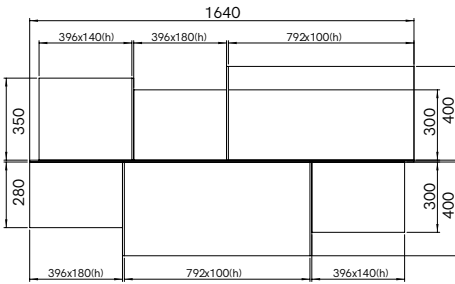

KITALE

PRODUCT NAME
KITALE Coffee Table

DIMENSIONS
H: 35cm, L: 164cm, D: 81cm

GENERAL LEAD TIME
8 to 10 weeks

BRAND
Van Rossum

MATERIAL
Solid French Oak, American Walnut, Steel, Stone

CUSTOMISABLE
Yes

DESIGNER
Xavier Dohr Studio

FINISHES

PACKING DIMENSIONS
N/A

CATEGORY
Coffee Table INDOOR

Additional Info

The steel details are protected by a powder coating and are available in 4 finishes: matt black, black sable, anthracite and deep bronze. At an additional, it can be finished in any RAL colour.