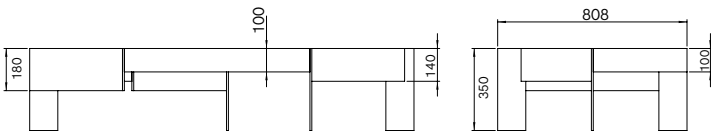

KITALE

PRODUCT NAME
KITALE Coffee Table

DIMENSIONS
H: 35cm, L: 164cm, D: 81cm

GENERAL LEAD TIME
8 to 10 weeks

BRAND
Van Rossum

MATERIAL
Solid French Oak, American Walnut, Steel, Stone

CUSTOMISABLE
Yes

DESIGNER
Xavier Dohr Studio

FINISHES

PACKING DIMENSIONS
N/A

CATEGORY
Coffee Table INDOOR

Additional Info

The steel details are protected by a powder coating and are available in 4 finishes: matt black, black sable, anthracite and deep bronze. At an additional, it can be finished in any RAL colour.