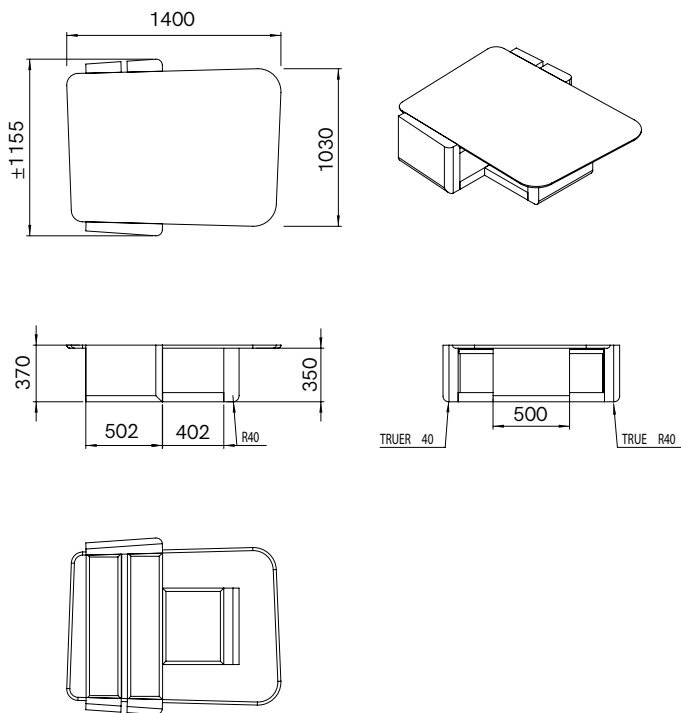

# KITALE

PRODUCT NAME  
**KITALE Cocktail Table**

DIMENSIONS  
**H: 37cm, L: 140cm, D: 116cm**

GENERAL LEAD TIME  
**8 to 10 weeks**

BRAND  
**Van Rossum**

MATERIAL  
**Solid French Oak, American Walnut, Steel, Stone**

CUSTOMISABLE  
**Yes**

DESIGNER  
**Xavier Dohr Studio**

FINISHES

PACKING DIMENSIONS  
**N/A**

CATEGORY  
**Coffee Table** INDOOR

## Additional Info

The height of the solid stone table top is about 3 cm. The height can vary, depending on the choice of stone.

The steel details are protected by a powder coating and are available in 4 finishes: matt black, black sable, anthracite and deep bronze. At an additional, it can be finished in any RAL colour.