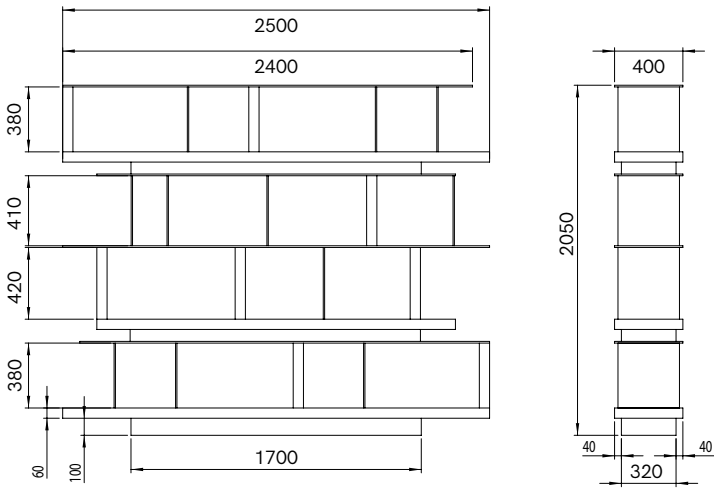

Additional Info

The steel details are protected by a powder coating and are available in 4 finishes: matt black, black sable, anthracite and deep bronze. At an additional, it can be finished in any RAL colour.

The brass details are available in gold, bronze, black gun or natural colour. Also available in stainless steel, instead of brass details.

Related Products