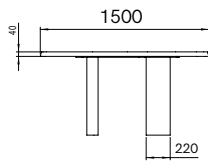

KEI

PRODUCT NAME

KEI Dining Table

DIMENSIONS

H: 74cm, L: 200cm, D: 130cm
H: 74cm, L: 230/280/300/320/350cm, D: 150cm

GENERAL LEAD TIME

8 to 10 weeks

BRAND

DETAIL A
SCALE 1:5

DETAIL A
SCALE 1:5

DETAIL A
SCALE 1:5