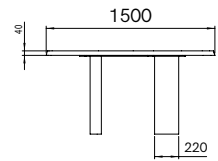

KEI

PRODUCT NAME

KEI Dining Table

DIMENSIONS

H: 74cm, L: 200cm, D: 130cm
H: 74cm, L: 230/280/300/320/350cm, D: 150cm

GENERAL LEAD TIME

8 to 10 weeks

BRAND

DETAIL A
SCALE 1:5

DETAIL A
SCALE 1:5

DETAIL A
SCALE 1:5