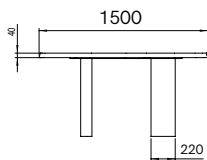

KEI

PRODUCT NAME

KEI Dining Table

DIMENSIONS

H: 74cm, L: 200cm, D: 130cm
H: 74cm, L: 230/280/300/320/350cm, D: 150cm

GENERAL LEAD TIME

8 to 10 weeks

BRAND

DETAIL A
SCALE 1:5

DETAIL A
SCALE 1:5

DETAIL A
SCALE 1:5