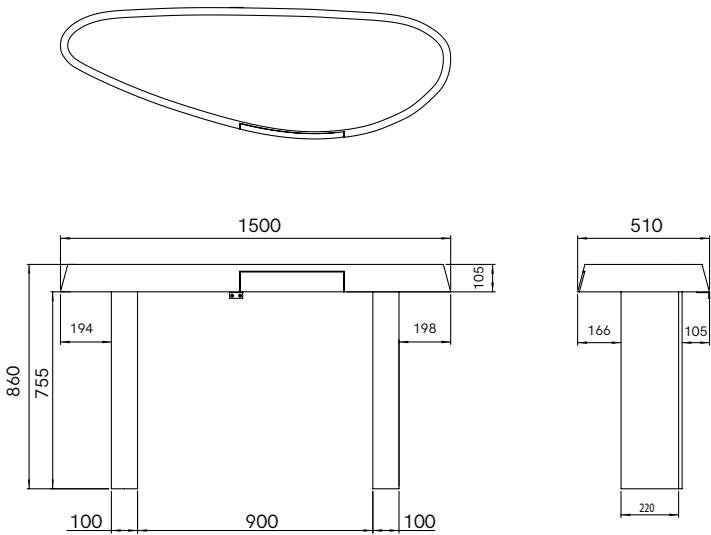

KEI

PRODUCT NAME
KEI Console

DIMENSIONS
H: 86cm, L: 150cm, D: 51cm

GENERAL LEAD TIME
8 to 10 weeks

BRAND
Van Rossum

MATERIAL
Solid French Oak, American Walnut

CUSTOMISABLE
Yes

DESIGNER
Marlieke van Rossum

FINISHES

PACKING DIMENSIONS
N/A

CATEGORY
Console INDOOR

Additional Info

For safety reasons and stability, fix the console to the wall.

Related Products

KEI Dining Table