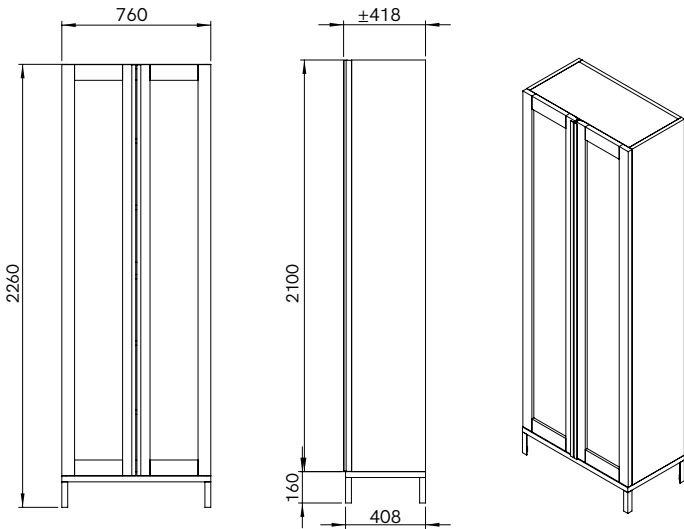

GREEP

PRODUCT NAME
GREEP Cabinet

DIMENSIONS
H: 226cm, L: 76cm, D: 41cm

GENERAL LEAD TIME
8 to 10 weeks

BRAND
Van Rossum

MATERIAL
Solid French Oak, American Walnut, Glass

CUSTOMISABLE
Yes

DESIGNER
Marlieke van Rossum

FINISHES

PACKING DIMENSIONS
N/A

CATEGORY
Cabinet INDOOR

Additional Info

The steel handles and base are protected by a powder coating, available in 4 finishes: matt black, black sable, anthracite and deep bronze. At an additional cost, the base can be finished in any RAL colour.