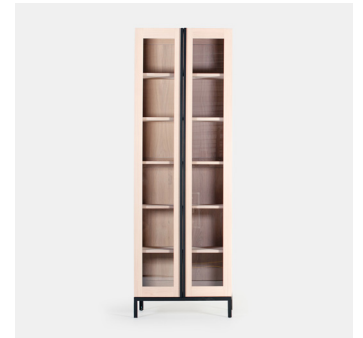

GREEP

PRODUCT NAME
GREEP Cabinet

DIMENSIONS
H: 226cm, L: 76cm, D: 41cm

GENERAL LEAD TIME
8 to 10 weeks

BRAND
Van Rossum

MATERIAL
Solid French Oak, American Walnut, Glass

CUSTOMISABLE
Yes

DESIGNER
Marlieke van Rossum

FINISHES

PACKING DIMENSIONS
N/A

CATEGORY
Cabinet INDOOR

Additional Info

The steel handles and base are protected by a powder coating, available in 4 finishes: matt black, black sable, anthracite and deep bronze. At an additional cost, the base can be finished in any RAL colour.