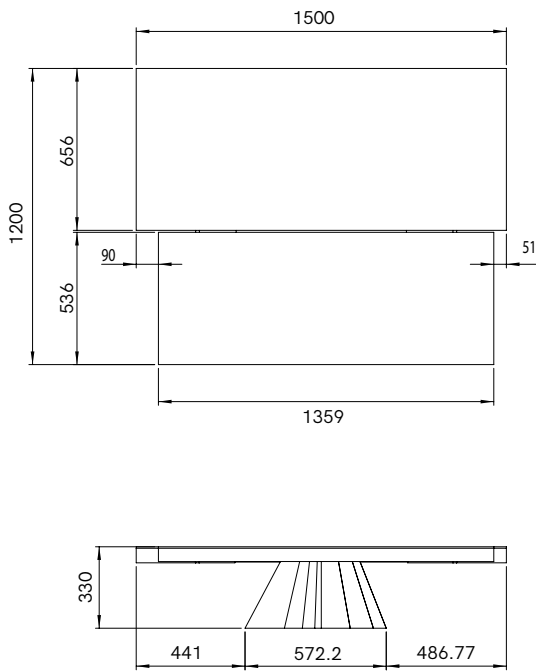

GOT

PRODUCT NAME
GOT Coffee Table

DIMENSIONS
H: 33cm, L: 150cm, D: 120cm

GENERAL LEAD TIME
8 to 10 weeks

BRAND
Van Rossum

MATERIAL
Solid French Oak, American Walnut

CUSTOMISABLE
Yes

DESIGNER
Andrea Tognon

FINISHES

PACKING DIMENSIONS
N/A

CATEGORY
Coffee Table INDOOR

Related Products

GOT ONE Dining Table

GOT TWO Dining Table

GOT Console

GOT Cabinet