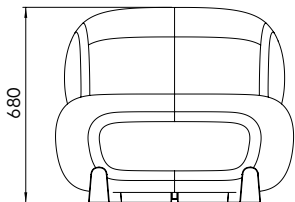

FORT

PRODUCT NAME
FORT Lounge Chair

DIMENSIONS
H: 68cm, L: 85cm, D: 90cm

GENERAL LEAD TIME
8 to 10 weeks

BRAND
Van Rossum

MATERIAL
Solid French Oak, Upholstery

CUSTOMISABLE
Yes

DESIGNER
Sebastian Herkner

FINISHES

PACKING DIMENSIONS
N/A

CATEGORY
Lounge Chair INDOOR

ADDITIONAL INFO Fabric Options & Categories

- Category 1: Standard Fabric
- Category 2: Standard Sierra Leather
- Category 3: Standard Velvet / Divina Leather