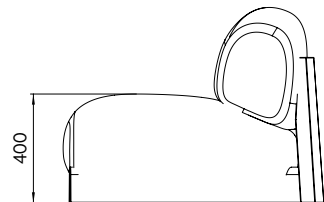

FORT

PRODUCT NAME
FORT Lounge Chair

DIMENSIONS
H: 68cm, L: 85cm, D: 90cm

GENERAL LEAD TIME
8 to 10 weeks

BRAND
Van Rossum

MATERIAL
Solid French Oak, Upholstery

CUSTOMISABLE
Yes

DESIGNER
Sebastian Herkner

FINISHES

PACKING DIMENSIONS
N/A

CATEGORY
Lounge Chair INDOOR

ADDITIONAL INFO Fabric Options & Categories

- Category 1: Standard Fabric
- Category 2: Standard Sierra Leather
- Category 3: Standard Velvet / Divina Leather