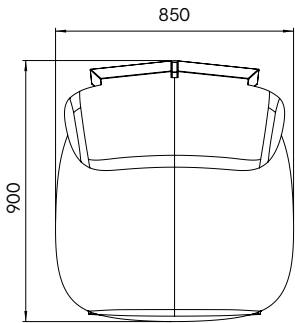

FORT

PRODUCT NAME
FORT Lounge Chair

DIMENSIONS
H: 68cm, L: 85cm, D: 90cm

GENERAL LEAD TIME
8 to 10 weeks

BRAND
Van Rossum

MATERIAL
Solid French Oak, Upholstery

CUSTOMISABLE
Yes

DESIGNER
Sebastian Herkner

FINISHES

PACKING DIMENSIONS
N/A

CATEGORY
Lounge Chair INDOOR

ADDITIONAL INFO Fabric Options & Categories

- Category 1: Standard Fabric
- Category 2: Standard Sierra Leather
- Category 3: Standard Velvet / Divina Leather