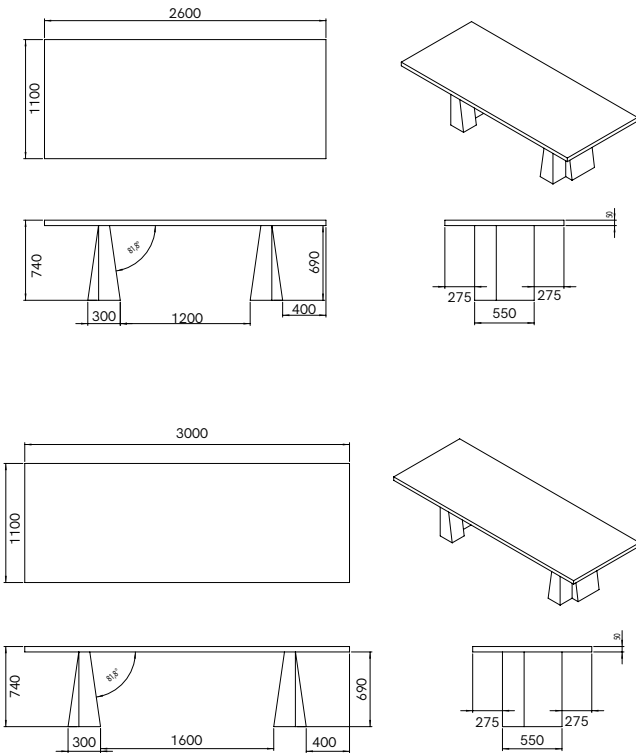

**Dining Table** INDOOR

DIMENSIONS

**H: 74cm, L: 260cm, D: 110cm**  
**H: 74cm, L: 300cm, D: 110cm**

MATERIAL

**Solid French Oak, American Walnut**

FINISHES

GENERAL LEAD TIME

**8 to 10 weeks**

CUSTOMISABLE

**Yes**

PACKING DIMENSIONS

**N/A**

## Additional Info

The height of the solid table top is 5cm.

Distance between legs 120/160cm (recommended distance).