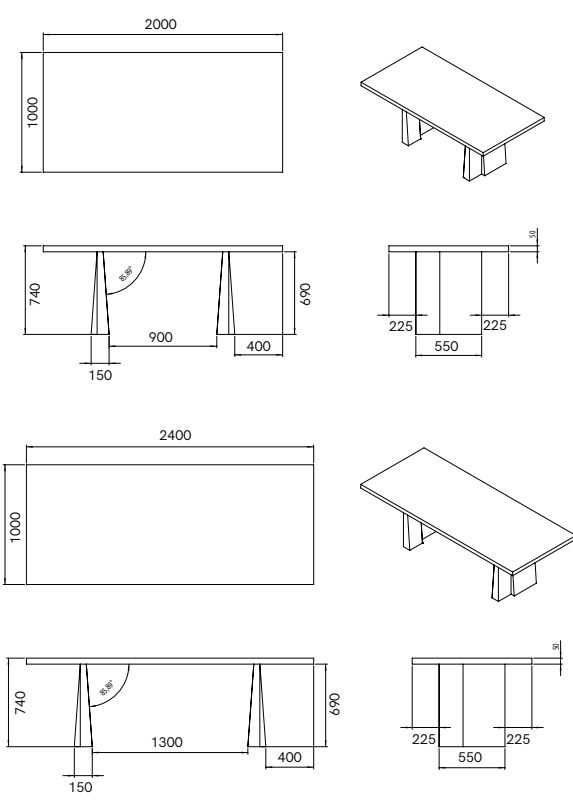

ELI SLIM

PRODUCT NAME
ELI SLIM Dining Table

DIMENSIONS
 H: 74cm, L: 200cm, D: 100cm
 H: 74cm, L: 240cm, D: 100cm

GENERAL LEAD TIME
8 to 10 weeks

BRAND
Van Rossum

MATERIAL
Solid French Oak, American Walnut

CUSTOMISABLE
Yes

PACKING DIMENSIONS
N/A

CATEGORY
Dining Table INDOOR

Additional Info

The height of the solid table top is 5cm.
 Distance between legs 90/130cm (recommended distance).

Related Products

ELI Dining Table