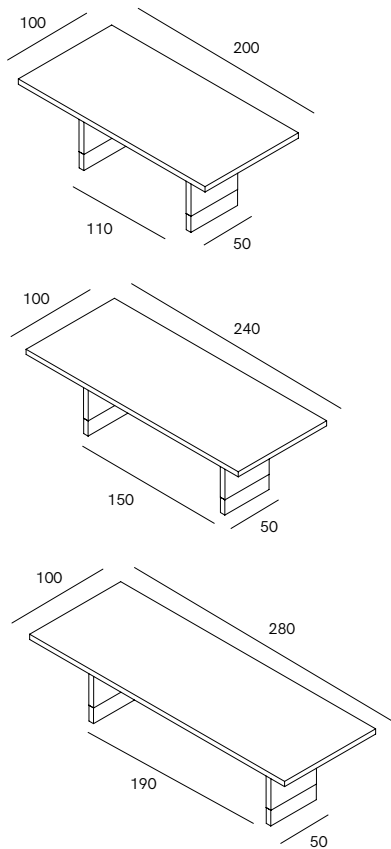

COMMON

PRODUCT NAME

COMMON Dining Table

DIMENSIONS

H: 75cm, L: 200/240/280cm, D: 110cm

GENERAL LEAD TIME

8 to 10 weeks

BRAND

PACKING DIMENSIONS

N/A

CATEGORY

Dining Table INDOOR

Additional Info

The top and legs are made of solid wood with small knots and cracks.

Distance between legs 110/150/190cm.

The natural character of the wood is allowed to show through, so not all knots and cracks will be filled.