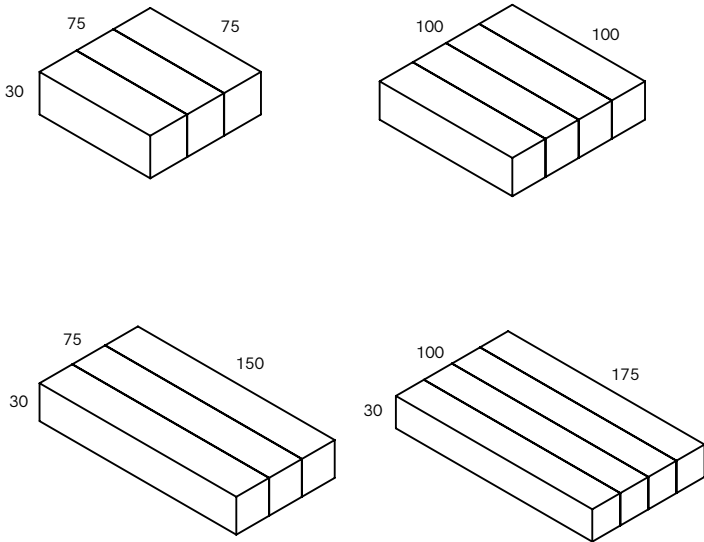

COMMON

PRODUCT NAME

COMMON Coffee Table

BRAND

Van Rossum

DESIGNER

Marlieke van Rossum

CATEGORY

Coffee Table INDOOR

DIMENSIONS

H: 30cm, 75cm x 75cm / H: 30cm, 100cm x 100cm
H: 30cm, 150cm x 75cm / H: 30cm, 175cm x 100cm

MATERIAL

Solid French Oak, American Walnut, Concrete Base

GENERAL LEAD TIME

8 to 10 weeks

CUSTOMISABLE

Yes

PACKING DIMENSIONS

N/A

FINISHES

Additional Info

The natural character of the wood is allowed to show through, so not all knots and cracks will be filled.

Related Products