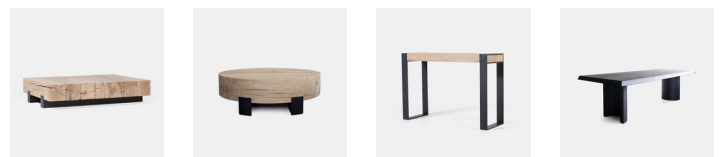

# BEAM

PRODUCT NAME

**BEAM Coffee Table**  
Oval

BRAND

**Van Rossum**

DESIGNER

**Marlieke van Rossum**

CATEGORY

**Coffee Table** INDOOR

DIMENSIONS

**H: 28cm, L: 150cm, D: 72cm**

MATERIAL

**Solid French Oak, Steel**

FINISHES

GENERAL LEAD TIME

**8 to 10 weeks**

## Additional Info

Beam thickness is about 18.2 x 18.2 cm.

The natural character of the wood is allowed to show through, so not all knots and cracks will be filled.

The steel feet are protected by a powder coating, available in 4 finishes: matt black, black sable, anthracite and deep bronze. At an additional cost, the feet can be finished in any RAL colour.

## Related Products

**BEAM Coffee Table**  
Rectangular

**BEAM Coffee Table**  
Round

**BEAM Console**

**BEAM Dining Table**