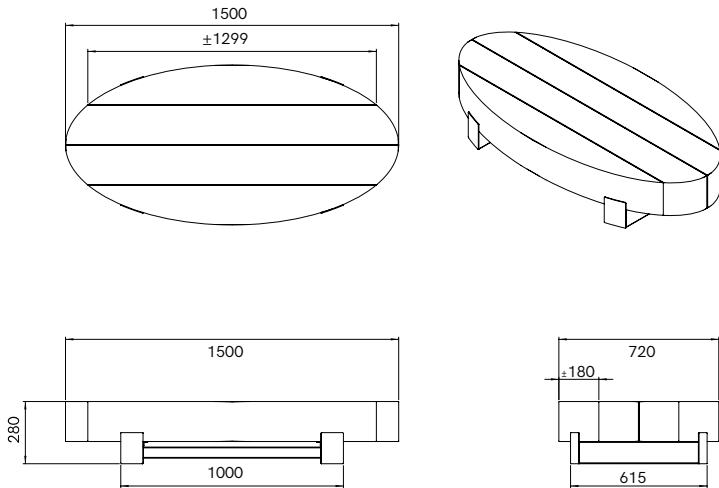

**Coffee Table** INDOOR

DIMENSIONS

**H: 28cm, L: 150cm, D: 72cm**

MATERIAL

**Solid French Oak, Steel**

FINISHES

GENERAL LEAD TIME

**8 to 10 weeks**

CUSTOMISABLE

**Yes**

PACKING DIMENSIONS

**N/A**