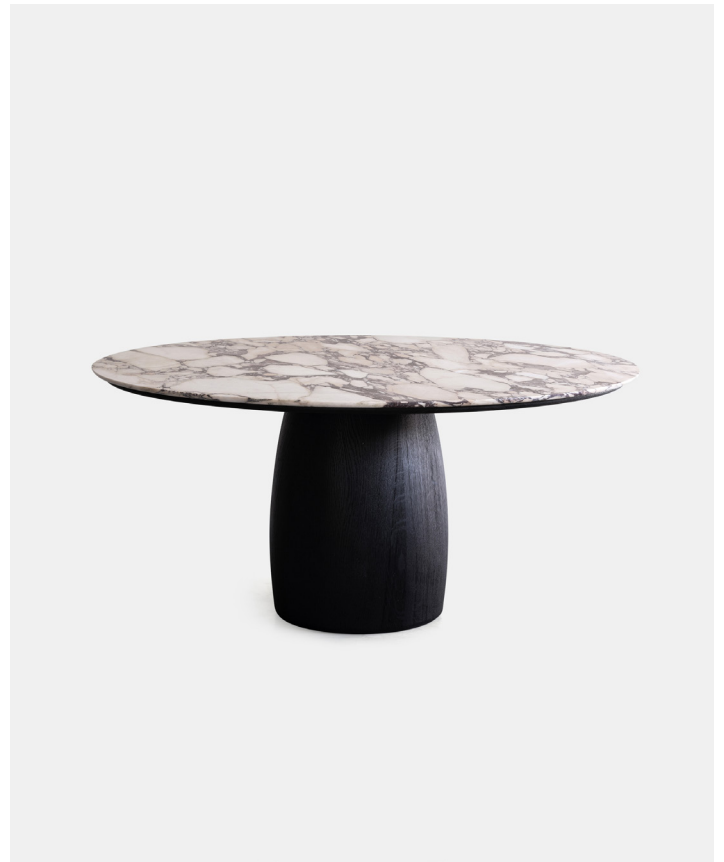

BARREL

PRODUCT NAME

BARREL

BRAND

Van Rossum

DESIGNER

Thomas Haarmann

CATEGORY

Dining Table INDOOR

DIMENSIONS

H: 75cm, Ø 140cm
H: 75cm, Ø 160cm

MATERIAL

Solid French Oak, American Walnut, Stone

GENERAL LEAD TIME

8 to 10 weeks

CUSTOMISABLE

Yes

PACKING DIMENSIONS

N/A

FINISHES

Additional Info

ONE wooden base and normal top
TWO wooden base, stone top

Standard options: Calacatta viola marble, Carrara marble or Belgian blue limestone. Different kinds of stone available upon request.