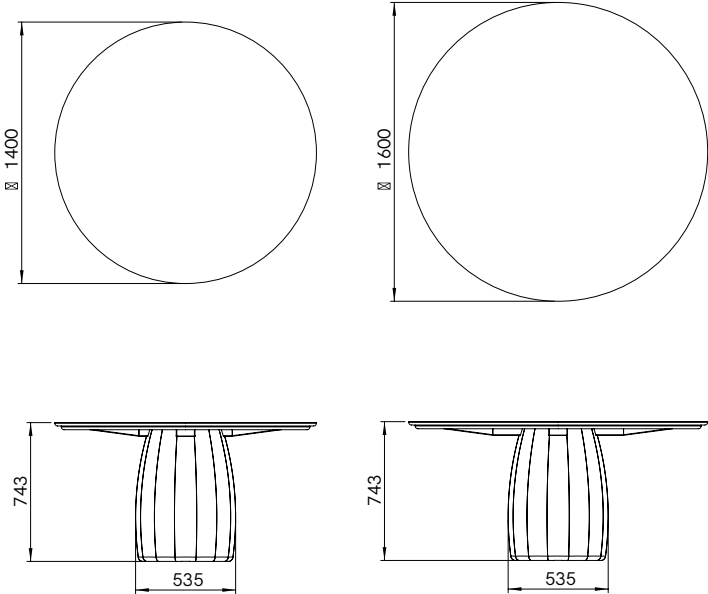

BARREL

PRODUCT NAME

BARREL

BRAND

Van Rossum

DESIGNER

Thomas Haarmann

CATEGORY

Dining Table INDOOR

DIMENSIONS

H: 75cm, Ø 140cm
H: 75cm, Ø 160cm

MATERIAL

Solid French Oak, American Walnut, Stone

GENERAL LEAD TIME

8 to 10 weeks

CUSTOMISABLE

Yes

PACKING DIMENSIONS

N/A

FINISHES

Additional Info

ONE wooden base and normal top
TWO wooden base, stone top

Standard options: Calacatta viola marble, Carrara marble or Belgian blue limestone. Different kinds of stone available upon request.