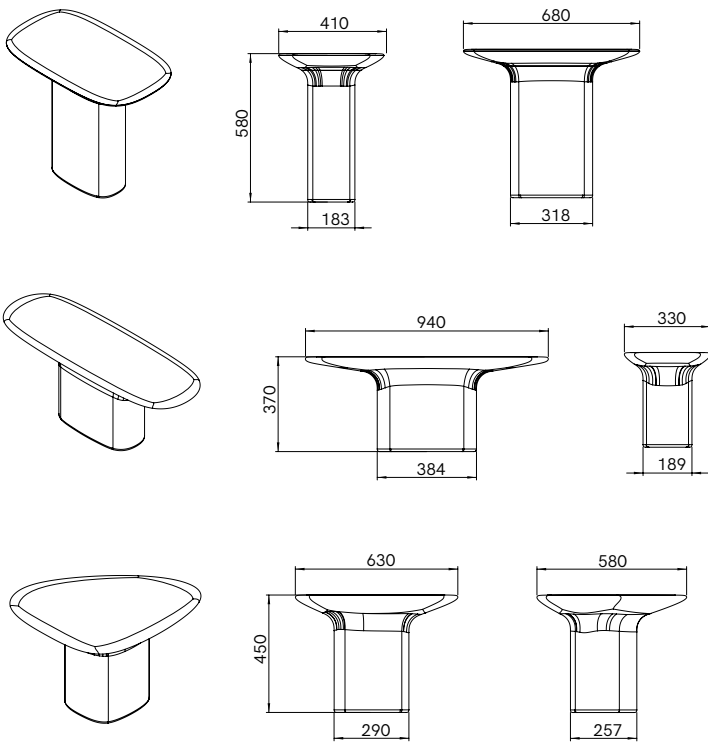

ANVIL

PRODUCT NAME

ANVIL

BRAND

Van Rossum

DESIGNER

Pieter Maes

CATEGORY

Side Table INDOOR

DIMENSIONS

Low - H: 37cm, L: 94cm, D: 33cm / Medium - H: 45cm, L: 63cm, D: 58cm
High - H: 58cm, L: 68cm, D: 41cm

MATERIAL

Solid French Oak, American Walnut

GENERAL LEAD TIME

8 to 10 weeks

CUSTOMISABLE

Yes

PACKING DIMENSIONS

N/A

FINISHES

Additional Info

High Gloss is available in RAL colours.

Related Products