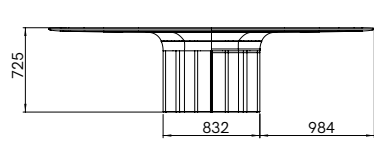

ANVIL

MONOLOGUE

NEED MORE HELP?

If you require a quotation or more information about this product or brand, please get in touch with our team:

GENERAL ENQUIRIES
info@monologuelondon.com

CONTRACT ENQUIRIES
contracts@monologuelondon.com

ONLINE STORE
www.monologuelondon.com
©
@monologuelondon