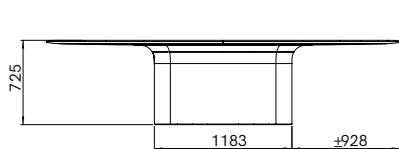

ANVIL

MONOLOGUE

NEED MORE HELP?

If you require a quotation or more information about this product or brand, please get in touch with our team:

GENERAL ENQUIRIES
info@monologuelondon.com

CONTRACT ENQUIRIES
contracts@monologuelondon.com

ONLINE STORE
www.monologuelondon.com
©
@monologuelondon