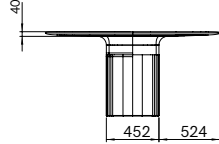

ANVIL

MONOLOGUE

NEED MORE HELP?

If you require a quotation or more information about this product or brand, please get in touch with our team:

GENERAL ENQUIRIES
info@monologuelondon.com

CONTRACT ENQUIRIES
contracts@monologuelondon.com

ONLINE STORE
www.monologuelondon.com
©
@monologuelondon