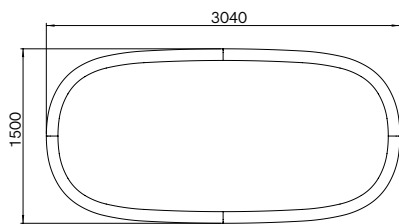

ANVIL

MONOLOGUE

NEED MORE HELP?

If you require a quotation or more information about this product or brand, please get in touch with our team:

GENERAL ENQUIRIES
info@monologuelondon.com

CONTRACT ENQUIRIES
contracts@monologuelondon.com

ONLINE STORE
www.monologuelondon.com
©
@monologuelondon