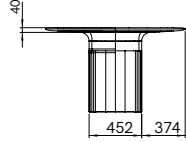

ANVIL

MONOLOGUE

NEED MORE HELP?

If you require a quotation or more information about this product or brand, please get in touch with our team:

GENERAL ENQUIRIES
info@monologuelondon.com

CONTRACT ENQUIRIES
contracts@monologuelondon.com

ONLINE STORE
www.monologuelondon.com
©
@monologuelondon