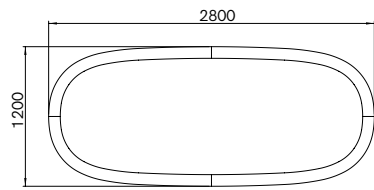

ANVIL

MONOLOGUE

NEED MORE HELP?

If you require a quotation or more information about this product or brand, please get in touch with our team:

GENERAL ENQUIRIES
info@monologuelondon.com

CONTRACT ENQUIRIES
contracts@monologuelondon.com

ONLINE STORE
www.monologuelondon.com
©
@monologuelondon