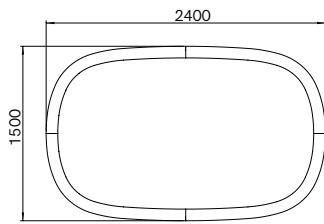

ANVIL

MONOLOGUE

NEED MORE HELP?

If you require a quotation or more information about this product or brand, please get in touch with our team:

GENERAL ENQUIRIES
info@monologuelondon.com

CONTRACT ENQUIRIES
contracts@monologuelondon.com

ONLINE STORE
www.monologuelondon.com
©
@monologuelondon