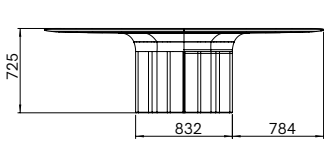

ANVIL

MONOLOGUE

NEED MORE HELP?

If you require a quotation or more information about this product or brand, please get in touch with our team:

GENERAL ENQUIRIES
info@monologuelondon.com

CONTRACT ENQUIRIES
contracts@monologuelondon.com

ONLINE STORE
www.monologuelondon.com
©
@monologuelondon