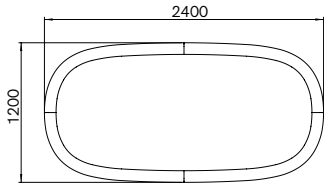

ANVIL

MONOLOGUE

NEED MORE HELP?

If you require a quotation or more information about this product or brand, please get in touch with our team:

GENERAL ENQUIRIES
info@monologuelondon.com

CONTRACT ENQUIRIES
contracts@monologuelondon.com

ONLINE STORE
www.monologuelondon.com
©
@monologuelondon