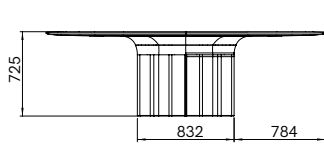

ANVIL

MONOLOGUE

NEED MORE HELP?

If you require a quotation or more information about this product or brand, please get in touch with our team:

GENERAL ENQUIRIES
info@monologuelondon.com

CONTRACT ENQUIRIES
contracts@monologuelondon.com

ONLINE STORE
www.monologuelondon.com
©
@monologuelondon