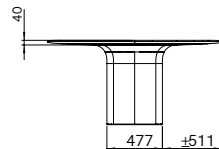

ANVIL

MONOLOGUE

NEED MORE HELP?

If you require a quotation or more information about this product or brand, please get in touch with our team:

GENERAL ENQUIRIES
info@monologuelondon.com

CONTRACT ENQUIRIES
contracts@monologuelondon.com

ONLINE STORE
www.monologuelondon.com
©
@monologuelondon