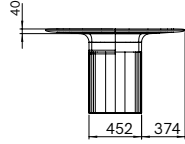

ANVIL

MONOLOGUE

NEED MORE HELP?

If you require a quotation or more information about this product or brand, please get in touch with our team:

GENERAL ENQUIRIES
info@monologuelondon.com

CONTRACT ENQUIRIES
contracts@monologuelondon.com

ONLINE STORE
www.monologuelondon.com
©
@monologuelondon