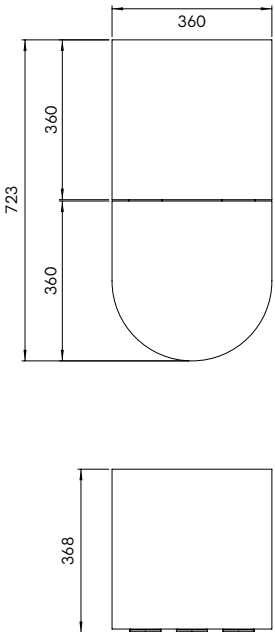

ADJACENCIES

PRODUCT NAME
ADJACENCIES Side Table

DIMENSIONS
H: 37cm, L: 72cm, D: 36cm

GENERAL LEAD TIME
8 to 10 weeks

BRAND
Van Rossum

MATERIAL
Solid French Oak

CUSTOMISABLE
Yes

DESIGNER
Case Design

FINISHES

PACKING DIMENSIONS
N/A

CATEGORY
Side Table INDOOR

Additional Info

The natural character of the wood is allowed to show through, so not all knots and cracks will be filled.

Van Rossum duo colour finishes and bespoke finishes to customers' sample are also available upon request and at an additional cost.