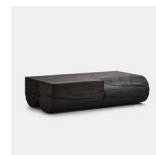

ADJACENCIES Coffee Table