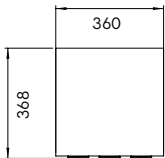

# ADJACENCIES

PRODUCT NAME

**ADJACENCIES Bench**

DIMENSIONS

**H: 37cm, L: 144cm, D: 36cm**

GENERAL LEAD TIME

**8 to 10 weeks**

BRAND

PACKING DIMENSIONS

**N/A**

CATEGORY

**Bench** INDOOR