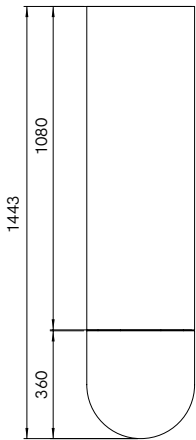

# ADJACENCIES

PRODUCT NAME

**ADJACENCIES Bench**

DIMENSIONS

**H: 37cm, L: 144cm, D: 36cm**

GENERAL LEAD TIME

**8 to 10 weeks**

BRAND

PACKING DIMENSIONS

**N/A**

CATEGORY

**Bench** INDOOR