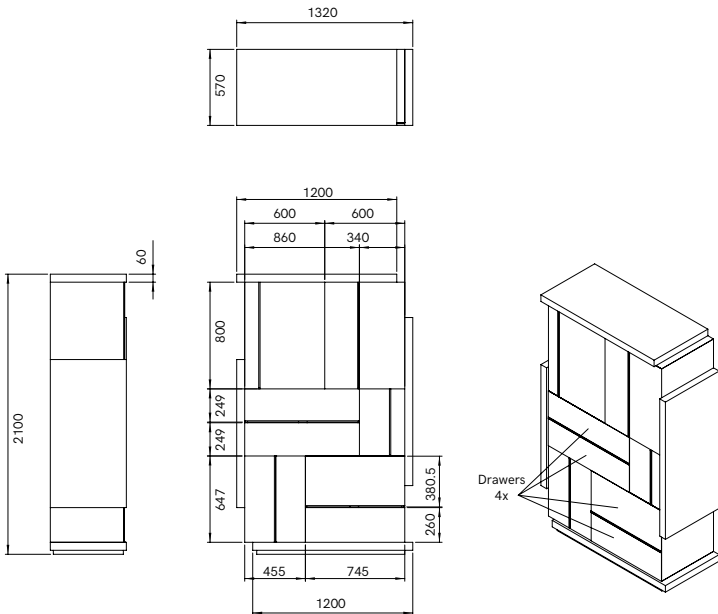

# ABQJI

PRODUCT NAME  
**ABQJI Cabinet**

DIMENSIONS  
**H: 210cm, L: 132cm, D: 57cm**

GENERAL LEAD TIME  
**8 to 10 weeks**

BRAND  
**Van Rossum**

MATERIAL  
**Solid French Oak, American Walnut, Stainless Steel**

CUSTOMISABLE  
**Yes**

DESIGNER  
**Xavier Dohr**

FINISHES

PACKING DIMENSIONS  
**N/A**

CATEGORY  
**Cabinet INDOOR**