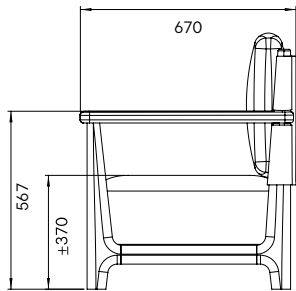

ABI

PRODUCT NAME

ABI Lounge Chair

DIMENSIONS

H: 76cm, L: 77cm, D: 67cm

GENERAL LEAD TIME

8 to 10 weeks

BRAND

N/A

CATEGORY

Lounge Chair INDOOR

FINISHES

ADDITIONAL INFO **Fabric Options & Categories**

- Category 1: Standard Fabric
- Category 2: Standard Sierra Leather
- Category 3: Standard Velvet / Divina Leather

Leather usage 5 m2
Fabric usage 315cm