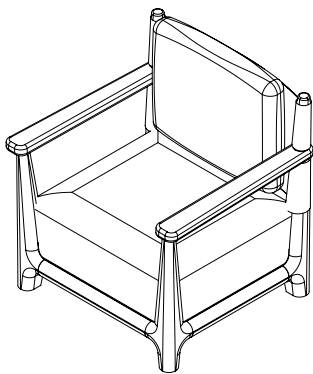

ABI

PRODUCT NAME

ABI Lounge Chair

DIMENSIONS

H: 76cm, L: 77cm, D: 67cm

GENERAL LEAD TIME

8 to 10 weeks

BRAND

Van Rossum

MATERIAL

Solid French Oak, American Walnut, Upholstery

CUSTOMISABLE

Yes

DESIGNER

Christophe Delcourt

PACKING DIMENSIONS

N/A

CATEGORY

Lounge Chair INDOOR

FINISHES

ADDITIONAL INFO **Fabric Options & Categories**

- Category 1: Standard Fabric
- Category 2: Standard Sierra Leather
- Category 3: Standard Velvet / Divina Leather

Leather usage 5 m2
Fabric usage 315cm