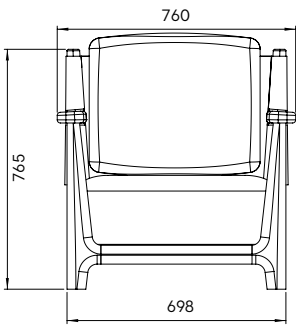

ABI

PRODUCT NAME

ABI Lounge Chair

DIMENSIONS

H: 76cm, L: 77cm, D: 67cm

GENERAL LEAD TIME

8 to 10 weeks

BRAND

N/A

CATEGORY

Lounge Chair INDOOR

FINISHES

ADDITIONAL INFO **Fabric Options & Categories**

- Category 1: Standard Fabric
- Category 2: Standard Sierra Leather
- Category 3: Standard Velvet / Divina Leather

Leather usage 5 m2
Fabric usage 315cm