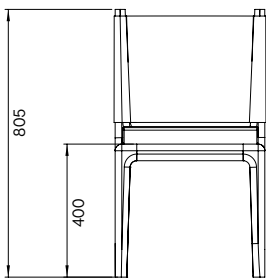

Chair INDOOR

DIMENSIONS

Standard - H: 81cm, SH: 45cm, L: 45cm, D: 45cm
 Large - H: 86cm, SH: 48cm, L: 47cm, D: 47cm

MATERIAL

Solid French Oak, American Walnut, Upholstery

GENERAL LEAD TIME

8 to 10 weeks

CUSTOMISABLE

Yes

PACKING DIMENSIONS

N/A

FINISHES

ADDITIONAL INFO **Fabric Options & Categories**

- Category 1: Standard Fabric
- Category 2: Standard Sierra Leather
- Category 3: Standard Velvet / Divina Leather

Leather usage 1.4 m2
 Fabric usage 100cm