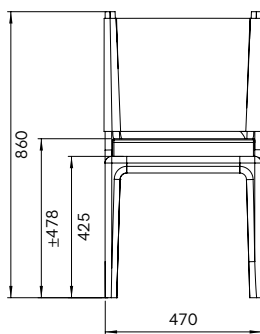

Chair INDOOR

DIMENSIONS

Standard - H: 81cm, SH: 45cm, L: 45cm, D: 45cm
 Large - H: 86cm, SH: 48cm, L: 47cm, D: 47cm

MATERIAL

Solid French Oak, American Walnut, Upholstery

GENERAL LEAD TIME

8 to 10 weeks

CUSTOMISABLE

Yes

PACKING DIMENSIONS

N/A

FINISHES

ADDITIONAL INFO **Fabric Options & Categories**

- Category 1: Standard Fabric
- Category 2: Standard Sierra Leather
- Category 3: Standard Velvet / Divina Leather

Leather usage 1.4 m2
 Fabric usage 100cm