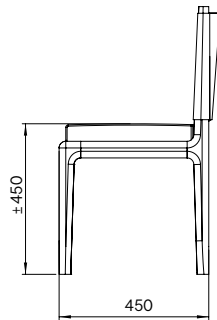

Chair INDOOR

DIMENSIONS

Standard - H: 81cm, SH: 45cm, L: 45cm, D: 45cm
 Large - H: 86cm, SH: 48cm, L: 47cm, D: 47cm

MATERIAL

Solid French Oak, American Walnut, Upholstery

GENERAL LEAD TIME

8 to 10 weeks

CUSTOMISABLE

Yes

PACKING DIMENSIONS

N/A

FINISHES

ADDITIONAL INFO **Fabric Options & Categories**

- Category 1: Standard Fabric
- Category 2: Standard Sierra Leather
- Category 3: Standard Velvet / Divina Leather

Leather usage 1.4 m2
 Fabric usage 100cm