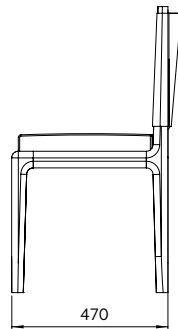

Chair INDOOR

DIMENSIONS

Standard - H: 81cm, SH: 45cm, L: 45cm, D: 45cm
 Large - H: 86cm, SH: 48cm, L: 47cm, D: 47cm

MATERIAL

Solid French Oak, American Walnut, Upholstery

GENERAL LEAD TIME

8 to 10 weeks

CUSTOMISABLE

Yes

PACKING DIMENSIONS

N/A

FINISHES

ADDITIONAL INFO **Fabric Options & Categories**

- Category 1: Standard Fabric
- Category 2: Standard Sierra Leather
- Category 3: Standard Velvet / Divina Leather

Leather usage 1.4 m2
 Fabric usage 100cm