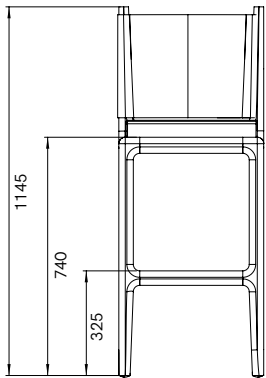

ABI

PRODUCT NAME
ABI Bar Chair

DIMENSIONS
H: 115cm, SH: 80cm, L: 45cm, D: 45cm

GENERAL LEAD TIME
8 to 10 weeks

BRAND
Van Rossum

MATERIAL
Solid French Oak, American Walnut, Upholstery

CUSTOMISABLE
Yes

DESIGNER
Christophe Delcourt

FINISHES

PACKING DIMENSIONS
N/A

CATEGORY
Bar Chair INDOOR

ADDITIONAL INFO Fabric Options & Categories

- Category 1: Standard Fabric
- Category 2: Standard Sierra Leather
- Category 3: Standard Velvet / Divina Leather