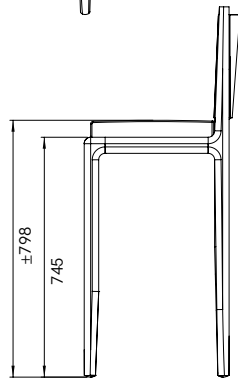

ABI

PRODUCT NAME
ABI Bar Chair

DIMENSIONS
H: 115cm, SH: 80cm, L: 45cm, D: 45cm

GENERAL LEAD TIME
8 to 10 weeks

BRAND
Van Rossum

MATERIAL
Solid French Oak, American Walnut, Upholstery

CUSTOMISABLE
Yes

DESIGNER
Christophe Delcourt

FINISHES

PACKING DIMENSIONS
N/A

CATEGORY
Bar Chair INDOOR

ADDITIONAL INFO Fabric Options & Categories

- Category 1: Standard Fabric
- Category 2: Standard Sierra Leather
- Category 3: Standard Velvet / Divina Leather