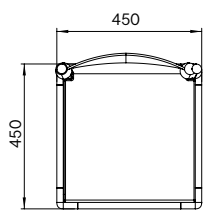

ABI

PRODUCT NAME
ABI Bar Chair

DIMENSIONS
H: 115cm, SH: 80cm, L: 45cm, D: 45cm

GENERAL LEAD TIME
8 to 10 weeks

BRAND
Van Rossum

MATERIAL
Solid French Oak, American Walnut, Upholstery

CUSTOMISABLE
Yes

DESIGNER
Christophe Delcourt

FINISHES

PACKING DIMENSIONS
N/A

CATEGORY
Bar Chair INDOOR

ADDITIONAL INFO Fabric Options & Categories

- Category 1: Standard Fabric
- Category 2: Standard Sierra Leather
- Category 3: Standard Velvet / Divina Leather