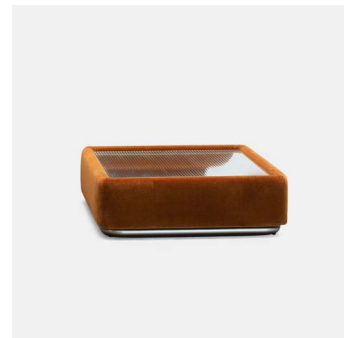

# Victoria

PRODUCT NAME

Victoria

DIMENSIONS

Depending on the module

GENERAL LEAD TIME

8 to 10 weeks

BRAND

Tacchini

MATERIAL

Thick Poplar Plywood, Solid Fir, Elastic Straps, Multi-Density Polyurethane Foam, Memory Foam, Iron, Cover (Not Removable)

CUSTOMISABLE

Yes

DESIGNER

David/Nicolas

FINISHES

PACKING DIMENSIONS

N/A

CATEGORY

Modular Sofa INDOOR

ADDITIONAL INFO **Fabric Options & Categories**

- Cat. B: Biola
- Cat. C: Calantha
- Cat. D: Dionea, Dulcamara
- Cat. T: Tamaya
- Cat. U: Ombra
- Cat. V: Mirabilis, Ricinus, Vandelia, Vite
- Cat. Z: Zinia
- Cat. M: Malva, Morus

COM options must be approved by Tacchini to ensure suitability for upholstery.

Victoria

**OVIC1430 Chaise-longue**  
without armrest  
L 80 P 143 H 74 cm  
Seat H 42,5 cm

**OVIC1431R Chaise-longue**  
with 1 right armrest  
L 80 P 143 H 74 cm  
Seat H 42,5 cm