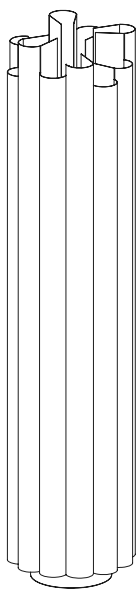

Vertical Nest

PRODUCT NAME

Vertical Nest

DIMENSIONS

H: 140cm, L: 32cm

CONTROL

On/Off Foot Switch

BRAND

Tacchini

MATERIAL

Polycarbonate

GENERAL LEAD TIME

8 to 10 weeks

DESIGNER

Brian Thoreen

CUSTOMISABLE

No

CATEGORY

Floor Lamp ^{INDOOR}

PACKING DIMENSIONS

41 x 41 x 142cm + 28 x 40 x 132cm
0.37m³

WEIGHT

12kg

Ø 32 H 140 cm

Related Products

Vertical Nest Wall